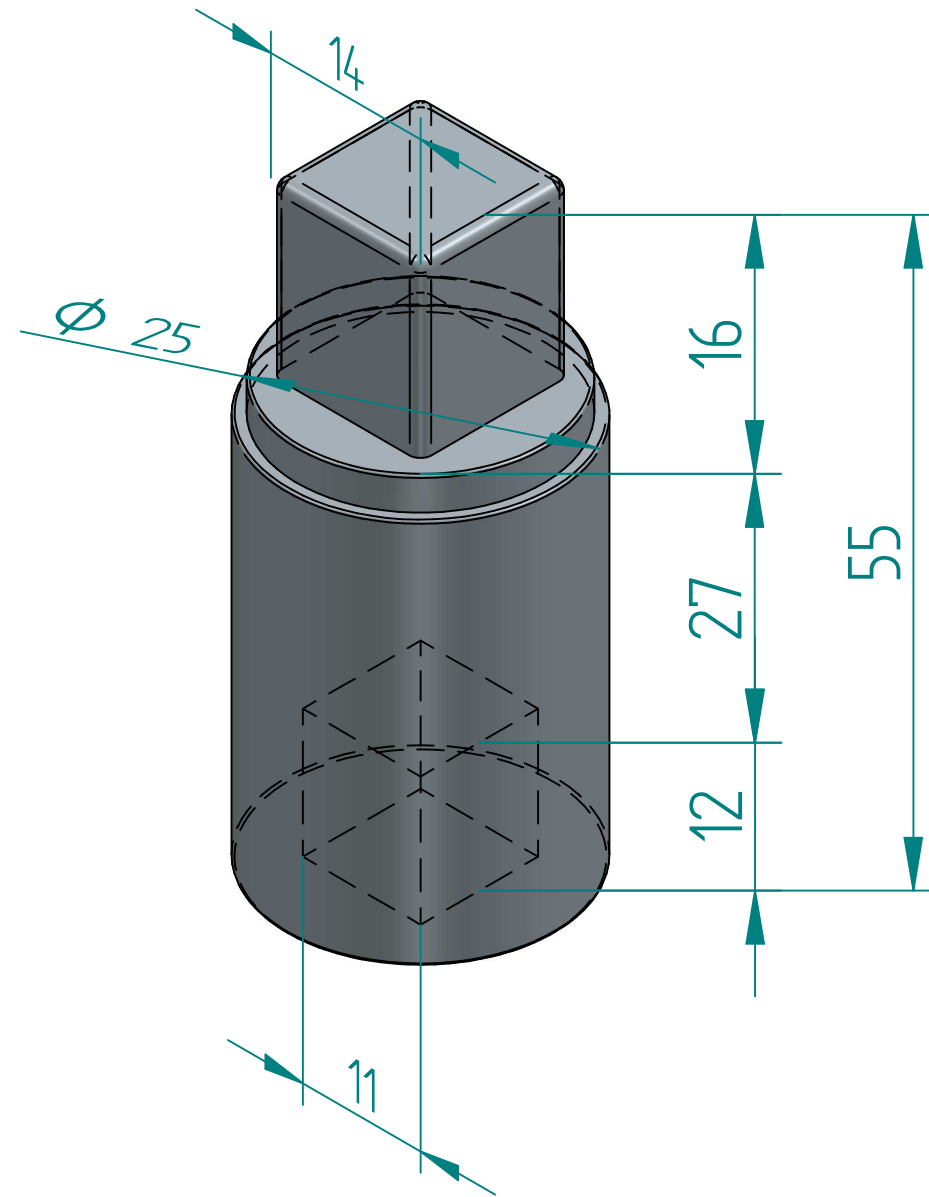

TITLE COUPLER FOR MARS SERIE 99D  
DN25 14MM SQR

	NAME	DATE	SIZE	DWG NO
DRAWN	CHCO	29.06.2018	<b>A3</b>	REM-105-001-0025
CHECKED	MOTO	16.08.2018	FILE NAME: REM-105-001-0025.dft	
ENG APPR	TOCO	dd.mm.yyyy	SCALE: 1,5:1	REV: .....
MGR APPR	TOCO	dd.mm.yyyy	WEIGHT: 0,165 kg	SHEET: 1 OF 2

UNLESS OTHERWISE SPECIFIED  
DIMENSIONS ARE IN MILLIMETERS  
AND TOLERANCES ARE +/-0,5

REV	DESCRIPTION	DATE	APPROVED
REVISION HISTORY			

TITLE COUPLER FOR MARS SERIE 99D DN25 14MM SQR		NAME	DATE	SIZE	DWG NO	UNLESS OTHERWISE SPECIFIED DIMENSIONS ARE IN MILLIMETERS AND TOLERANCES ARE +/-0,5
	DRAWN	CHCO	29.06.2018	<b>A3</b>	REM-105-001-0025	
	CHECKED	MOTO	16.08.2018	FILE NAME: REM-105-001-0025.dft		
	ENG APPR	TOCO	dd.mm.yyyy	SCALE: 2:1	REV: .....	
	MGR APPR	TOCO	dd.mm.yyyy	WEIGHT: 0,165 kg	SHEET: 2 OF 2	