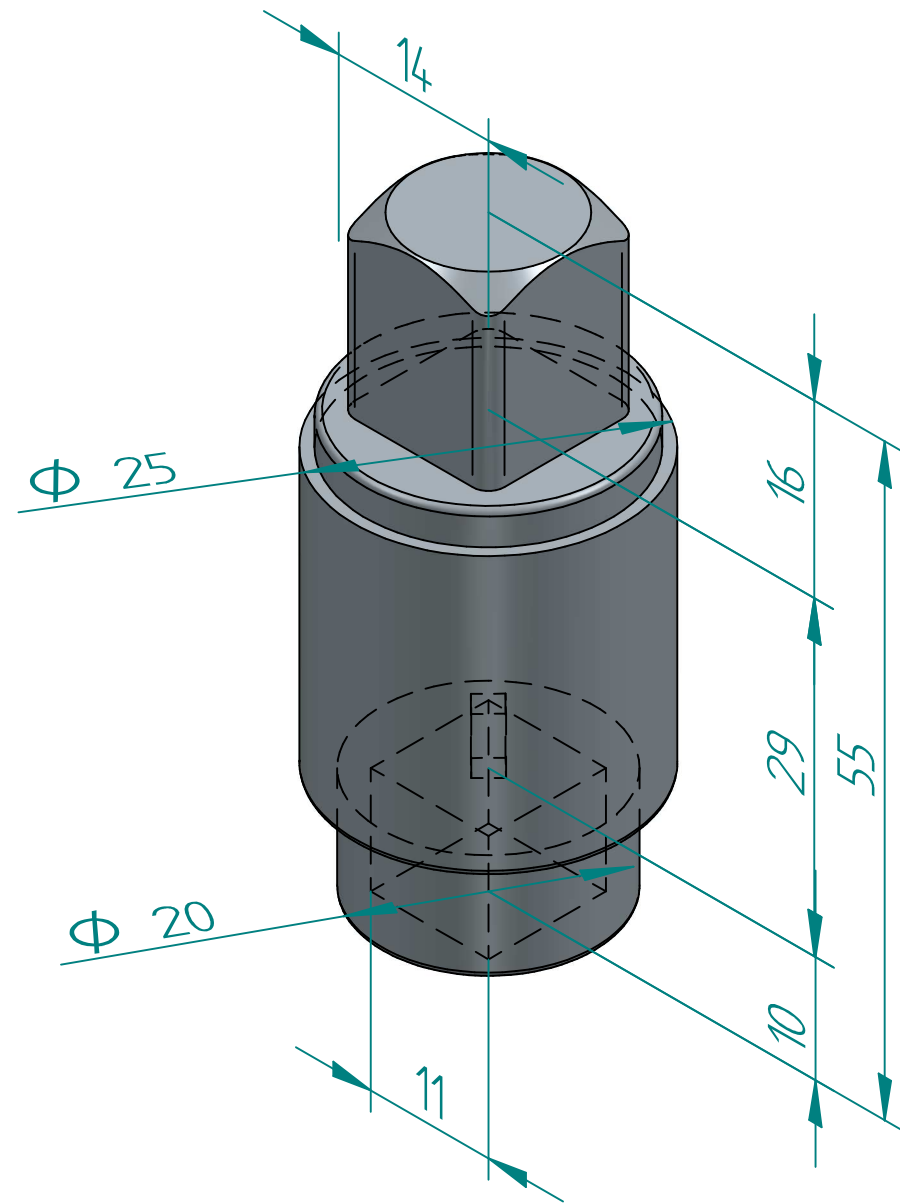

TITLE COUPLER FOR MARS SERIE 99D DN20 14MM SQR / 11MM		NAME	DATE	SIZE	DWG NO
	DRAWN	CHCO	29.06.2018	<b>A3</b>	REM-105-001-0020
	CHECKED	MOTO	21.09.2020	FILE NAME: REM-105-001-0020.dft	
	ENG APPR	TOCO	dd.mm.yyyy	SCALE: 1,5:1	REV: .....
	MGR APPR	TOCO	dd.mm.yyyy	WEIGHT: 0,154 kg	SHEET: 1 OF 2

UNLESS OTHERWISE SPECIFIED  
 DIMENSIONS ARE IN MILLIMETERS  
 AND TOLERANCES ARE +/-0,5

REV	DESCRIPTION	DATE	APPROVED
REVISION HISTORY			

TITLE COUPLER FOR MARS SERIE 99D DN20 14MM SQR / 11MM		NAME	DATE	SIZE	DWG NO
	DRAWN	CHCO	29.06.2018	<b>A3</b>	REM-105-001-0020
	CHECKED	MOTO	21.09.2020	FILE NAME: REM-105-001-0020.dft	
	ENG APPR	TOCO	dd.mm.yyyy	SCALE: 2:1	REV: .....
	MGR APPR	TOCO	dd.mm.yyyy	WEIGHT: 0,154 kg	SHEET: 2 OF 2

UNLESS OTHERWISE SPECIFIED DIMENSIONS ARE IN MILLIMETERS AND TOLERANCES ARE +/-0,5

REV	DESCRIPTION	DATE	APPROVED
REVISION HISTORY			