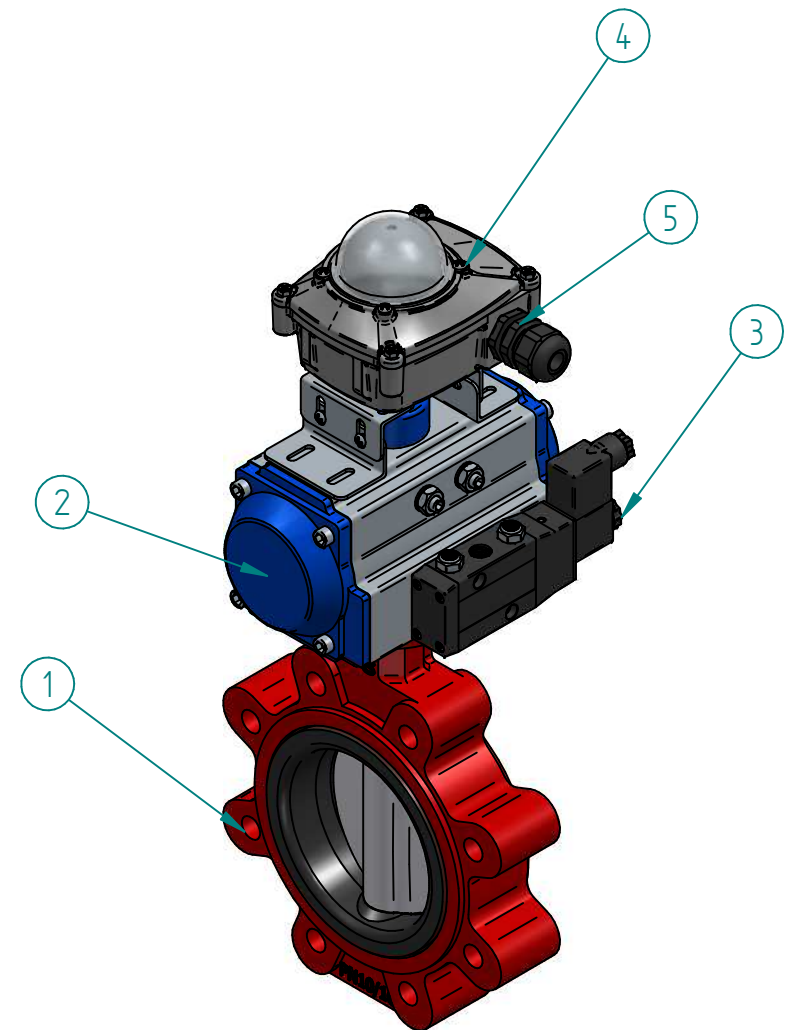

POS	Item Number	Description
1	QIF-110-011-0100	LT BUTTERFLY VALVE GGG40 DN100 LUG PN10/16
2	NUTNKD-075	PNEUMACTUATOR DOUBLE ACTING, 61NM@6BAR
3	NUT-280-111-0008 B	BODY ALU. SOLENOID 230VAC W/ OVERVOLTAGE PROT.
4	NUTNTS-CP10	SWITCHBOX, ALUMINIUM ALLOY+EPOXY COATED BODY
5	NUTGLD-M20	CABLE GLAND M20x1.5, WATERPROOF TYPE IP68
6	NUTMUF-SD-6	SD TYPE OF TIMING MUFFLER, SD-6, BSPP 1/8"

	NAME	DATE	SIZE	DWG NO
	DRAWN	HESG	09.12.2020	A3 QIF-111-NDA230-0100
	CHECKED	ORLA	dd.mm.yyyy	FILE NAME: QIF-111-NDA-0100.dft
	ENG APPR	TOCO	dd.mm.yyyy	SCALE: 1:4
MGR APPR	TOCO	dd.mm.yyyy	WEIGHT:	REV: SHEET: 1 OF 1

UNLESS OTHERWISE SPECIFIED DIMENSIONS ARE IN MILLIMETERS AND TOLERANCES ARE +/-0,5

REV	DESCRIPTION	DATE	APPROVED
REVISION HISTORY			

TITLE "LT BUTTERFLY VALVE DN100 LUG PN10 WITH DA ACTUATOR INCL. 5/2 SOLENOID 230VAC AND SWITCHBOX