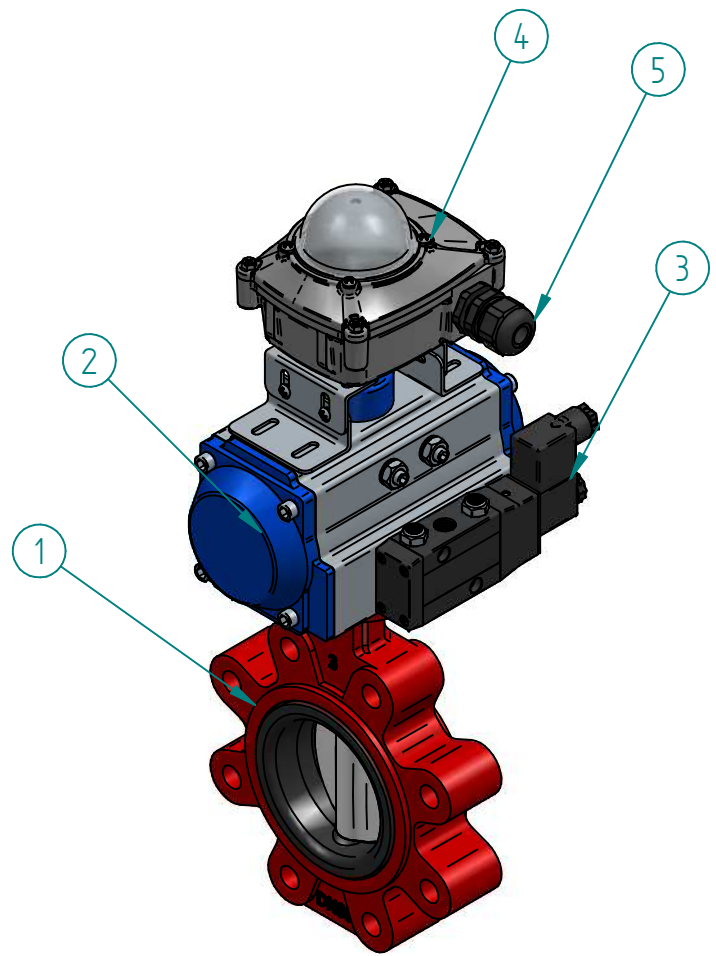

POS	Item Number	Description
1	QIF-110-011-0080	LT BUTTERFLY VALVE GGG40 DN80 LUG PN10/16
2	NUTNKD-075	PNEUMACTUATOR DOUBLE ACTING, 61NM@6BAR
3	NUT-280-111-0008B	BODY ALU. SOLENOID 230VAC W/ OVERVOLTAGE PROT.
4	NUTNTS-CP10	SWITCHBOX, ALUMINIUM ALLOY+EPOXY COATED BODY
5	NUTGLD-M20	CABLE GLAND M20x1.5, WATERPROOF TYPE IP68
6	NUTMUF-SD-6	SD TYPE OF TIMING MUFFLER, SD-6, BSPP 1/8"

TITLE	NAME	DATE	SIZE	DWG NO
	DRAWN	HESG	19.11.2020	A3 QIF-111-NDA230-0080
	CHECKED	ORLA	dd.mm.yyyy	FILE NAME: QIF-111-NDA-0080.dft
	ENG APPR	TOCO	dd.mm.yyyy	SCALE: 1:3
	MGR APPR	TOCO	dd.mm.yyyy	WEIGHT: SHEET: 1 OF 1

UNLESS OTHERWISE SPECIFIED DIMENSIONS ARE IN MILLIMETERS AND TOLERANCES ARE +/-0,5

REV	DESCRIPTION	DATE	APPROVED
REVISION HISTORY			

LT BUTTERFLY VALVE DN80 LUG PN10 WITH PNEU DA ACTUATOR INCL. 5/2 SOLENOID 230VAC AND SWITCHBOX