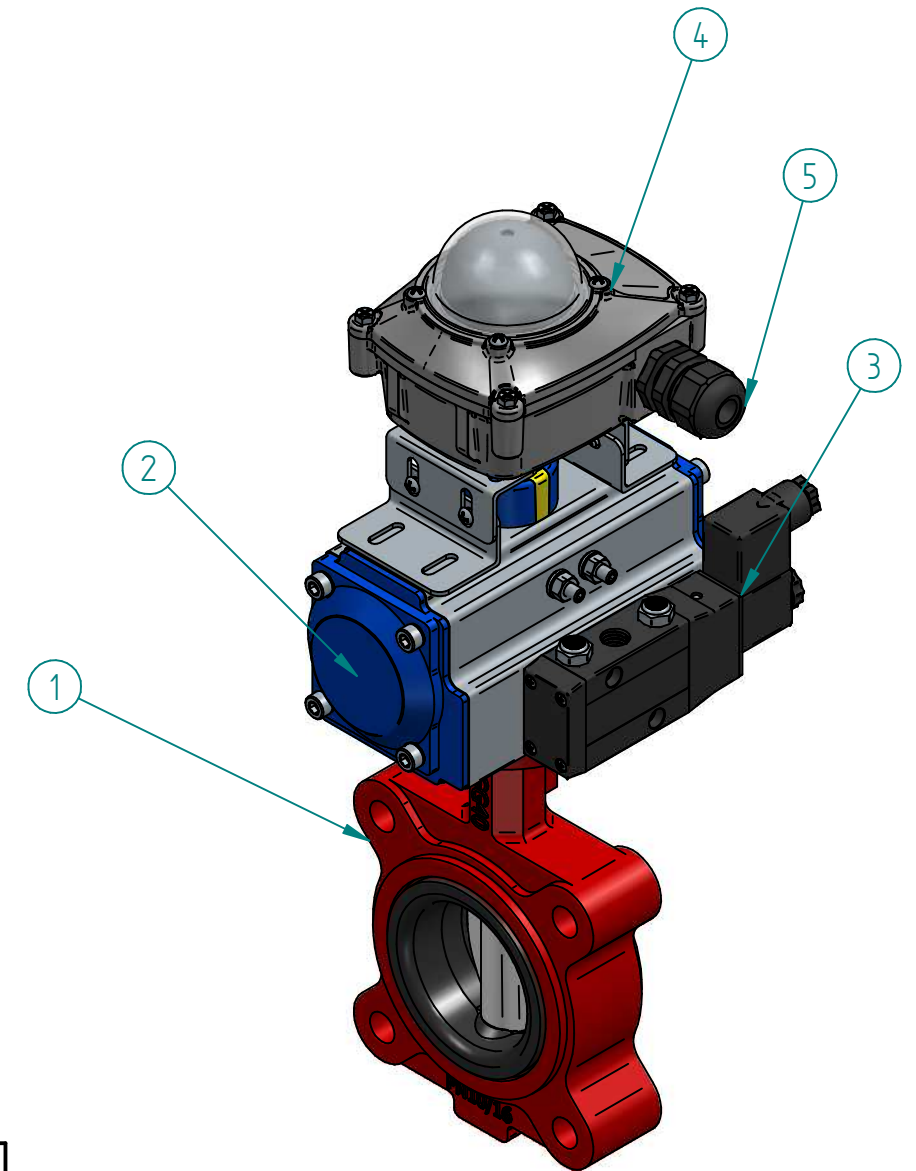

POS	Item Number	Description
1	QIF-110-011-0065	LT BUTTERFLY VALVE GGG40 DN65 LUG PN10/16
2	NUTNKD-063	PNEUMACTUATOR DOUBLEACTING, 44NM@6BAR
3	NUT-280-111-0008B	BODY ALU. SOLENOID 230VAC W/ OVERVOLTAGE PROT.
4	NUTNTS-CP10	SWITCHBOX, ALUMINIUM ALLOY+EPOXY COATED BODY
5	NUTGLD-M20	CABLE GLAND M20x1.5, WATERPROOF TYPE IP68
6	NUTMUF-SD-6	SD TYPE OF TIMING MUFFLER, SD-6, BSPP 1/8"

TITLE LT BUTTERFLY VALVE DN65 LUG PN10 WITH PNEU DA ACTUATOR INCL. 5/2 SOLENOID 230VAC AND SWITCHBOX

	NAME	DATE	SIZE	DWG NO
DRAWN	HESG	17.11.2020	A3	QIF-111-NDA230-0065
CHECKED	ORLA	dd.mm.yyyy	FILE NAME: QIF-111-NDA-0065.dft	
ENG APPR	TOCO	dd.mm.yyyy	SCALE: 1:3	REV:
MGR APPR	TOCO	dd.mm.yyyy	WEIGHT:	SHEET: 1 OF 1