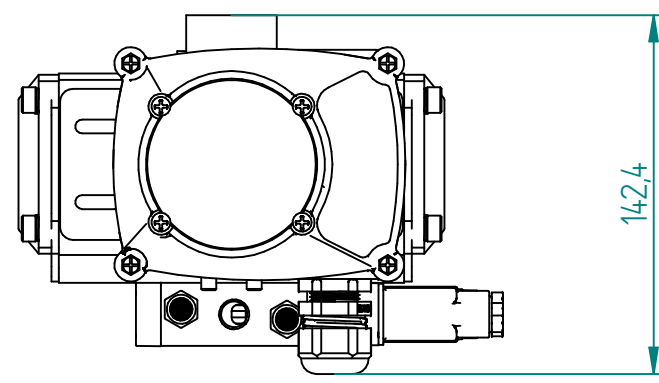

POS	Item Number	Description
1	QIF-110-011-0050	LT BUTTERFLY VALVE GGG40 DN50 LUG PN10/16
2	NUTNKD-063	PNEUMACTUATOR DOUBLEACTING, 44NM@6BAR
3	NUT-280-111-0008B	BODY ALU. SOLENOID 230VAC W/ OVERVOLTAGE PROT.
4	NUTNTS-CP10	SWITCHBOX, ALUMINIUM ALLOY+EPOXY COATED BODY
5	NUTGLD-M20	CABLE GLAND M20x1.5, WATERPROOF TYPE IP68
6	NUTMUF-SD-6	SD TYPE OF TIMING MUFFLER, SD-6, BSPP 1/8"

TITLE	NAME		DATE	SIZE	DWG NO
	DRAWN	HESG	17.11.2020	A3	QIF-111-NDA230-0050
	CHECKED	ORLA	dd.mm.yyyy	FILE NAME: QIF-111-NDA-0050.dft	
	ENG APPR	TOCO	dd.mm.yyyy	SCALE: 1:3	REV:
MGR APPR	TOCO	dd.mm.yyyy	WEIGHT:	SHEET: 1 OF 1	

UNLESS OTHERWISE SPECIFIED DIMENSIONS ARE IN MILLIMETERS AND TOLERANCES ARE +/-0,5

REV	DESCRIPTION	DATE	APPROVED
REVISION HISTORY			

LT BUTTERFLY VALVE DN50 LUG PN10 WITH PNEU DA ACTUATOR INCL. 5/2 SOLENOID 230VAC AND SWITCHBOX