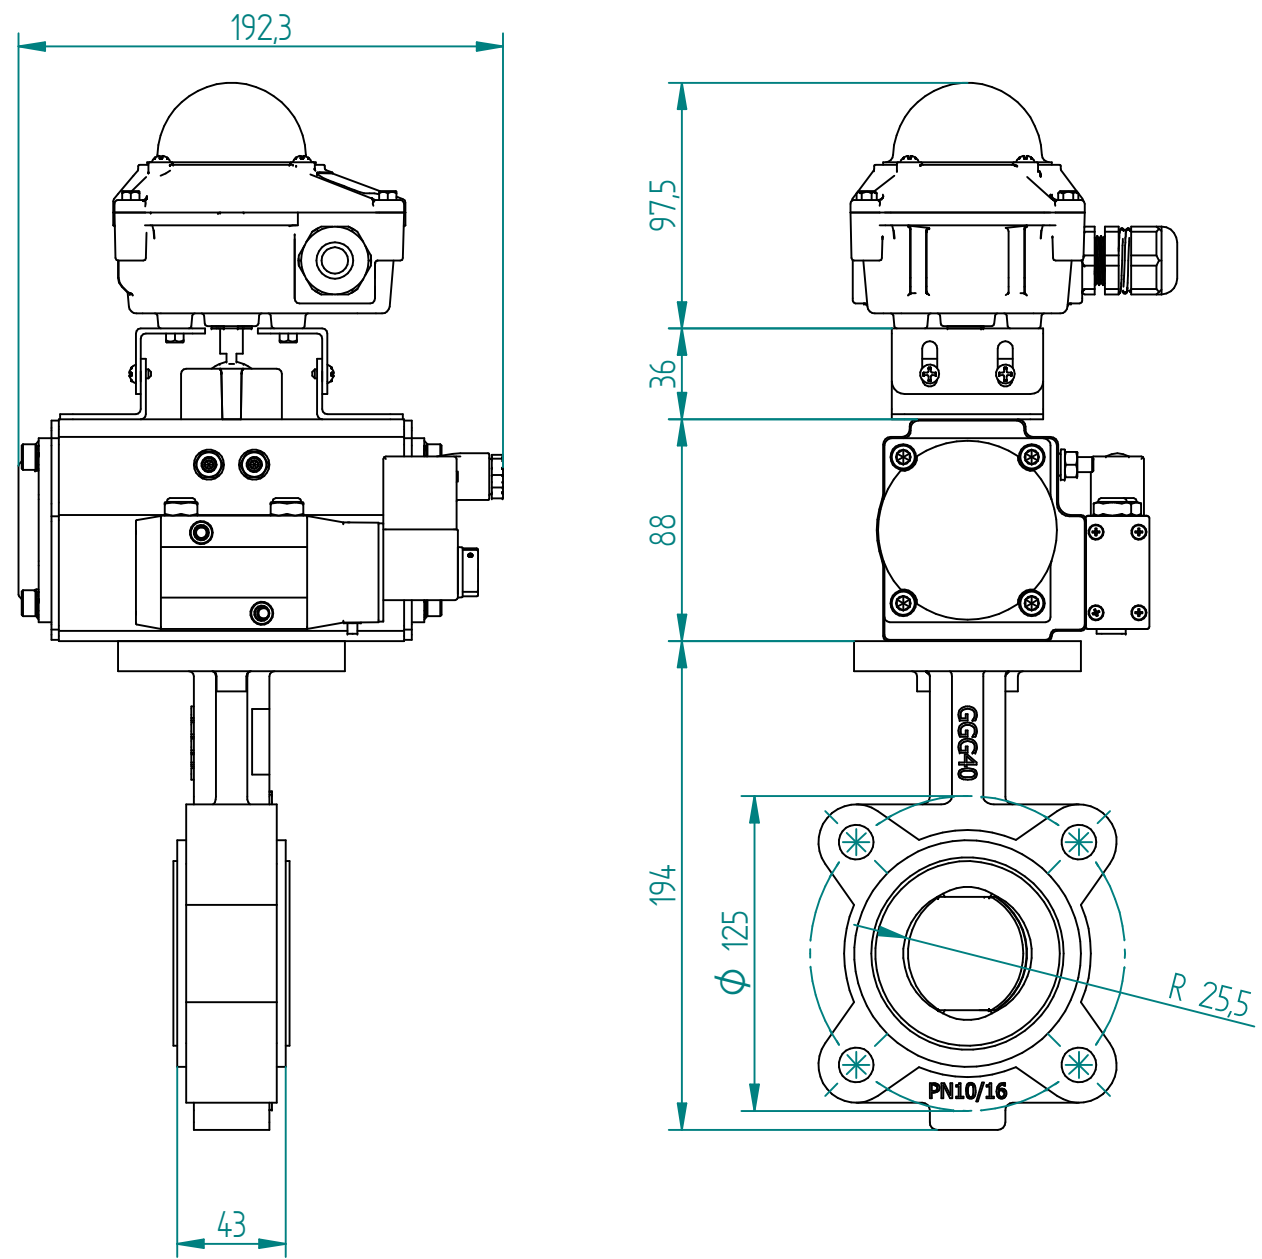

POS	Item Number	Description
1	QIF-110-011-0050	LT BUTTERFLY VALVE GGG40 DN50 LUG PN10/16
2	NUTNKD-063	PNEUMACTUATOR DOUBLEACTING, 44NM@6BAR
3	NUT-280-111-0008B	BODY ALU. SOLENOID 230VAC W/ OVERVOLTAGE PROT.
4	NUTNTS-CP10	SWITCHBOX, ALUMINIUM ALLOY+EPOXY COATED BODY
5	NUTGLD-M20	CABLE GLAND M20x1.5, WATERPROOF TYPE IP68
6	NUTMUF-SD-6	SD TYPE OF TIMING MUFFLER, SD-6, BSPP 1/8"

TITLE	NAME		DATE	SIZE	DWG NO
	DRAWN	HESG	17.11.2020	A3	QIF-111-NDA230-0050
	CHECKED	ORLA	dd.mm.yyyy	FILE NAME: QIF-111-NDA-0050.dft	
	ENG APPR	TOCO	dd.mm.yyyy	SCALE: 1:3	REV:
MGR APPR	TOCO	dd.mm.yyyy	WEIGHT:	SHEET: 1 OF 1	

UNLESS OTHERWISE SPECIFIED DIMENSIONS ARE IN MILLIMETERS AND TOLERANCES ARE +/-0,5

REV	DESCRIPTION	DATE	APPROVED
REVISION HISTORY			

LT BUTTERFLY VALVE DN50 LUG PN10 WITH PNEU DA ACTUATOR INCL. 5/2 SOLENOID 230VAC AND SWITCHBOX