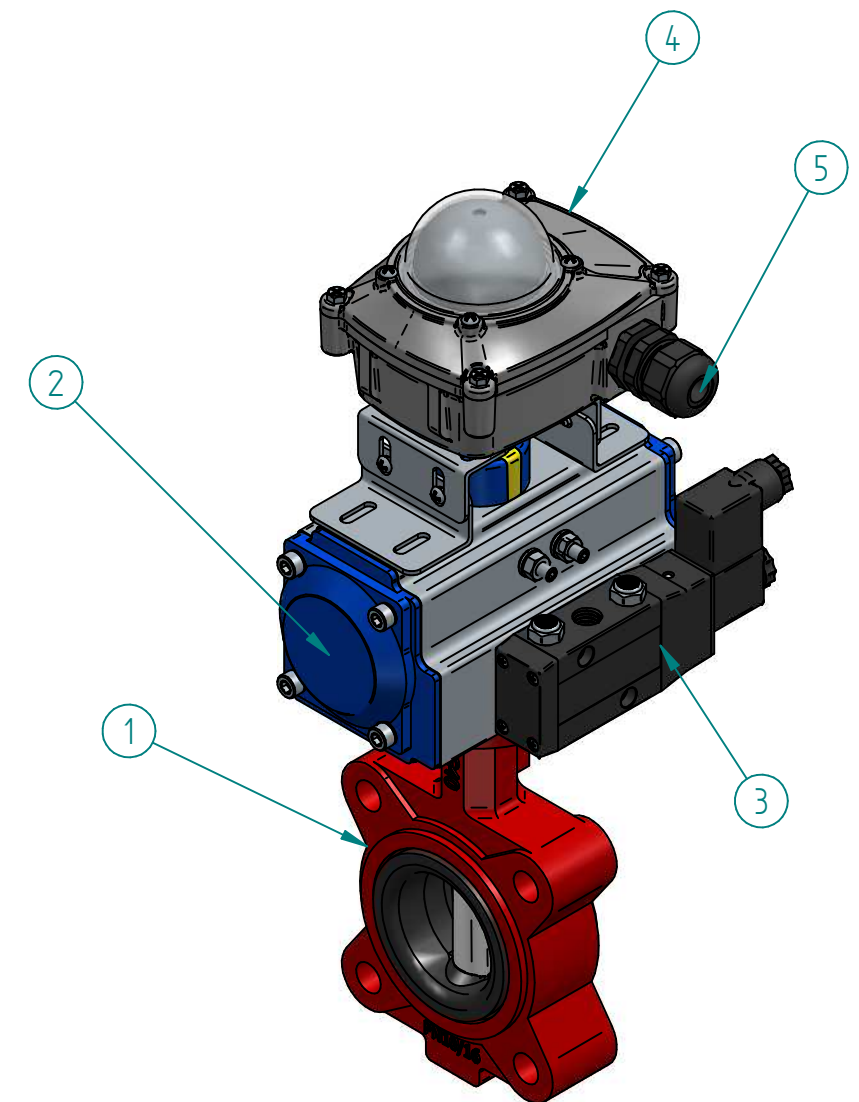

POS	Item Number	Description
1	QIF-110-011-0050	LT BUTTERFLY VALVE GGG40 DN50 LUG PN10/16
2	NUTNKD-063	PNEUMACTUATOR DOUBLEACTING, 44NM@6BAR
3	NUT-280-111-0008B	BODY ALU. SOLENOID 230VAC W/ OVERVOLTAGE PROT.
4	NUTNTS-CP10	SWITCHBOX, ALUMINIUM ALLOY+EPOXY COATED BODY
5	NUTGLD-M20	CABLE GLAND M20x1.5, WATERPROOF TYPE IP68
6	NUTMUF-SD-6	SD TYPE OF TIMING MUFFLER, SD-6, BSPP 1/8"

TITLE	NAME		DATE	SIZE	DWG NO
	DRAWN	HESG	17.11.2020	A3	QIF-111-NDA230-0050
	CHECKED	ORLA	dd.mm.yyyy	FILE NAME: QIF-111-NDA-0050.dft	
	ENG APPR	TOCO	dd.mm.yyyy	SCALE: 1:3	REV:
MGR APPR	TOCO	dd.mm.yyyy	WEIGHT:	SHEET: 1 OF 1	

UNLESS OTHERWISE SPECIFIED DIMENSIONS ARE IN MILLIMETERS AND TOLERANCES ARE +/-0,5

REV	DESCRIPTION	DATE	APPROVED
REVISION HISTORY			

LT BUTTERFLY VALVE DN50 LUG PN10 WITH PNEU DA ACTUATOR INCL. 5/2 SOLENOID 230VAC AND SWITCHBOX