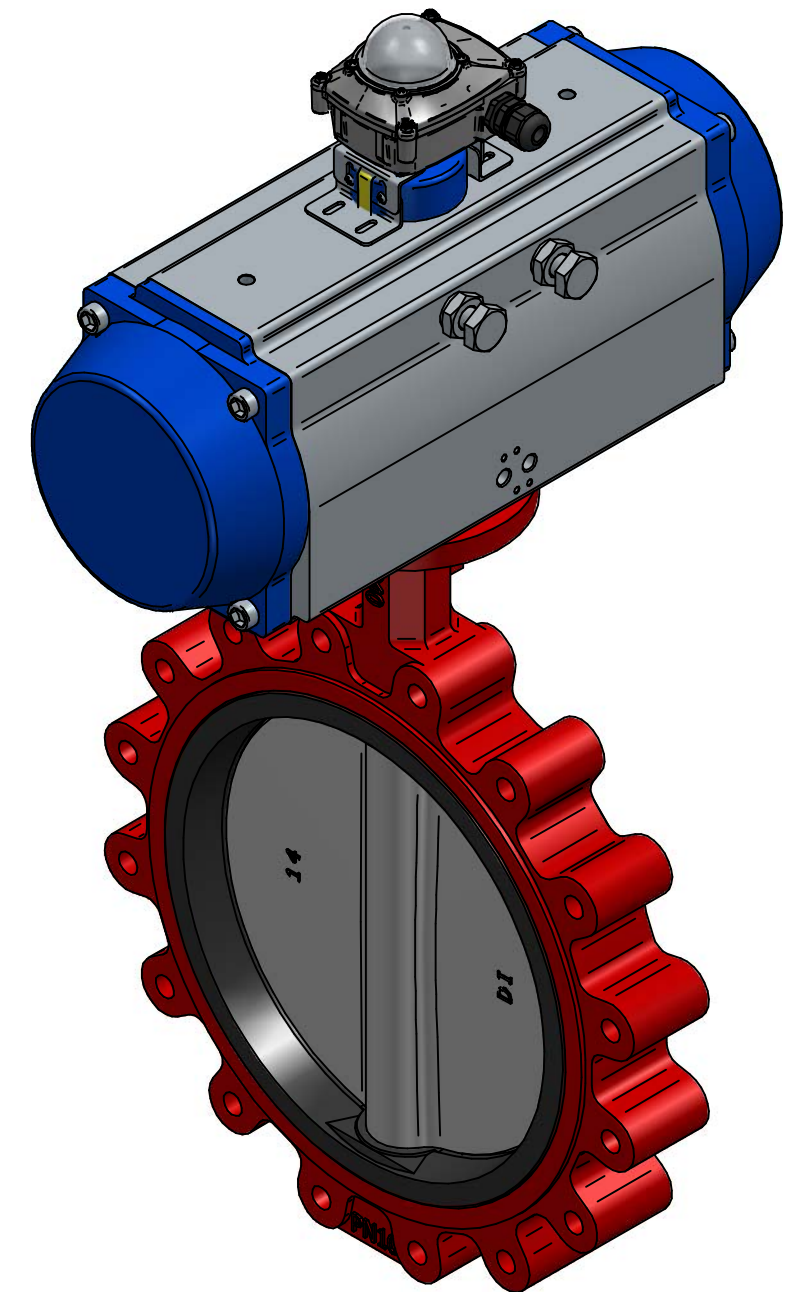

POS	Item Number	Description
1	QIF-110-002-0350	LT BUTTERFLY VALVE GGG40 DN350 LUG PN10
2	NUTNKD-190	PNEUMACTUATOR DOUBLEACTING, 1277NM@6BAR
3	NUTNTS-CP10	SWITCHBOX, ALUMINIUM ALLOY+EPOXY COATED BODY
4	NUTGLD-M20	CABLE GLAND M20x1.5, WATERPROOF TYPE IP68
5	NUTMUF-SD-6	SD TYPE OF TIMING MUFFLER, SD-6, BSPP 1/8"

TITLE	NAME		DATE	SIZE	DWG NO
	DRAWN	MOTO	12.05.2021	<b>A3</b>	QIF-111-NDA-0350B
	CHECKED	ORLA	dd.mm.yyyy	FILE NAME: QIF-111-NDA-0350B.dft	
	ENG APPR	TOCO	dd.mm.yyyy	SCALE: 1:8	REV: 01
	MGR APPR	TOCO	dd.mm.yyyy	WEIGHT:	SHEET: 1 OF 1