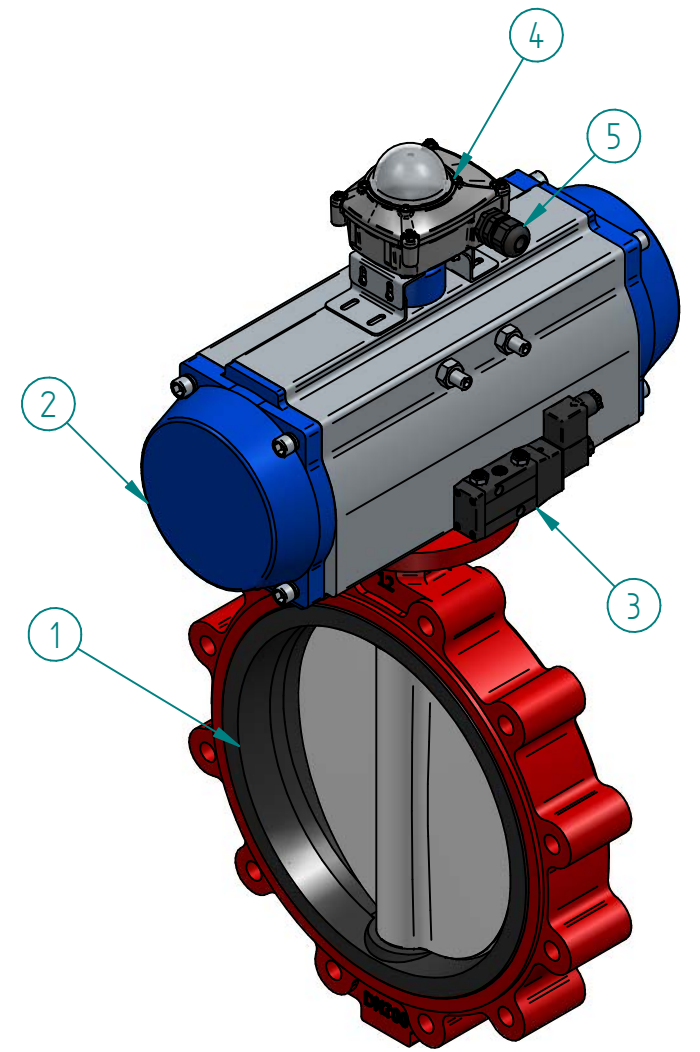

POS	Item Number	Description
1	QIF-110-011-0300	LT BUTTERFLY VALVE GGG40 DN300 LUG PN10
2	NUTNKD-160	PNEUMATIC ACTUATOR DOUBLEACTING, 931NM@7BAR
3	NUT-280-110-0008B	BODY ALU. SOLENOID 24VDC W/ OVERVOLTAGE PROT.
4	NUTNTS-CP10	SWITCHBOX, ALUMINIUM ALLOY+EPOXY COATED BODY
5	NUTGLD-M20	CABLE GLAND M20x1.5, WATERPROOF TYPE IP68
6	NUTMUF-SD-6	SD TYPE OF TIMING MUFFLER, SD-6, BSPP 1/8"

		NAME	DATE	SIZE	DWG NO
DRAWN	HESG		11.12.2020	A3	QIF-111-NDA-0300
CHECKED	ORLA		dd.mm.yyyy	FILE NAME: QIF-111-NDA-0300.dft	
ENG APPR	TOCO		dd.mm.yyyy	SCALE: 1:6	REV: 01
MGR APPR	TOCO		dd.mm.yyyy	WEIGHT:	SHEET: 1 OF 1

TITLE LT BUTTERFLY VALVE DN300 LUG PN10 WITH PNEU DA ACTUATOR INCL. 5/2 SOLENOID 24VDC AND SWITCHBOX

UNLESS OTHERWISE SPECIFIED DIMENSIONS ARE IN MILLIMETERS AND TOLERANCES ARE +/-0,5

REV	DESCRIPTION	DATE	APPROVED
01	Updated with new model from manufacturer	15.04.2021	ORLA
00	Issued	11.12.2020	ORLA
REVISION HISTORY			