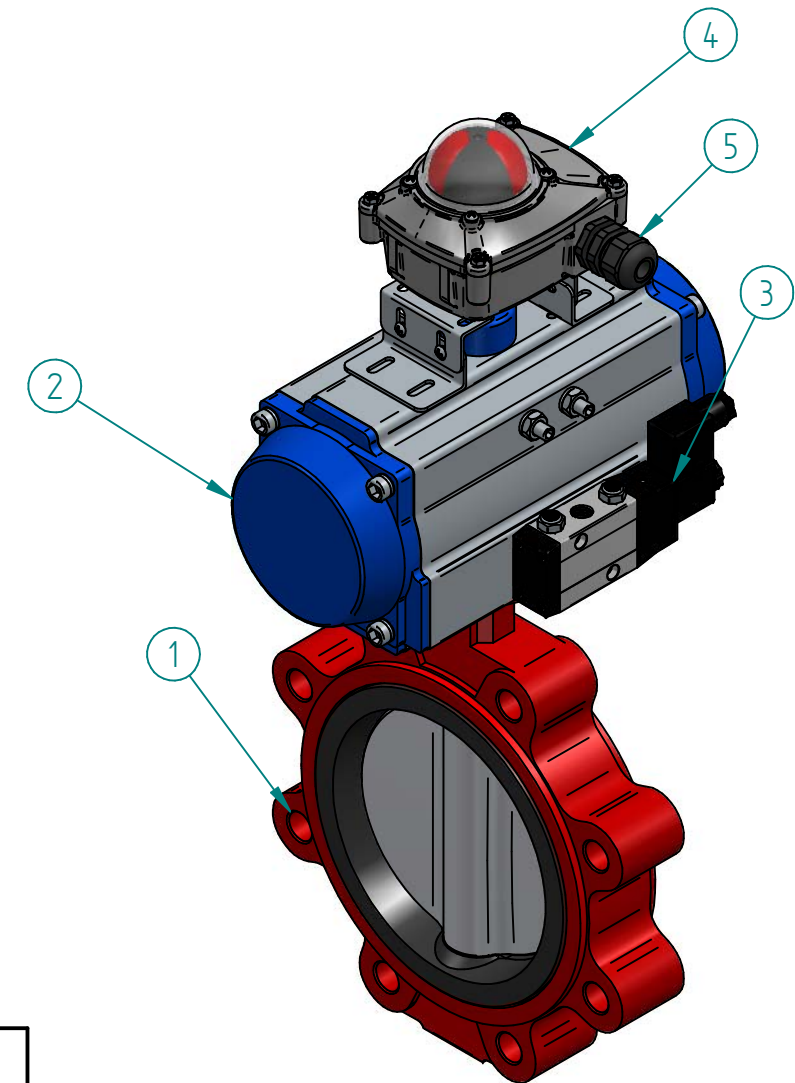

POS	Item Number	Description
1	QIF-110-011-0150	LT BUTTERFLY VALVE GGG40 DN150 LUG PN10/16
2	NUTNKD-105	PNEUMATIC ACTUATOR DA 231NM AT 7BAR
3	NUT-280-111-0008B	BODY ALU. SOLENOID 230VAC W/ OVERVOLTAGE PROT.
4	NUTNTS-CP10	SWITCHBOX, ALUMINIUM ALLOY+EPOXY COATED BODY
5	NUTGLD-M20	CABLE GLAND M20x1.5, WATERPROOF TYPE IP68
6	NUTMUF-SD-6	SD TYPE OF TIMING MUFFLER, SD-6, BSPP 1/8"

TITLE LT BUTTERFLY VALVE DN150 LUG PN10 WITH DA ACTUATOR INCL. 5/2 SOLENOID 230VAC AND SWITCHBOX

	NAME	DATE	SIZE	DWG NO
DRAWN	RAGA	2/1/2024	A3	QIF-111-NDA230-0150D
CHECKED	ORLA	dd.mm.yyyy	FILE NAME: QIF-111-NDA-0150D.dft	
ENG APPR	TOCO	dd.mm.yyyy	SCALE: 1:4	REV: 00
MGR APPR	TOCO	dd.mm.yyyy	WEIGHT:	SHEET: 1 OF 1