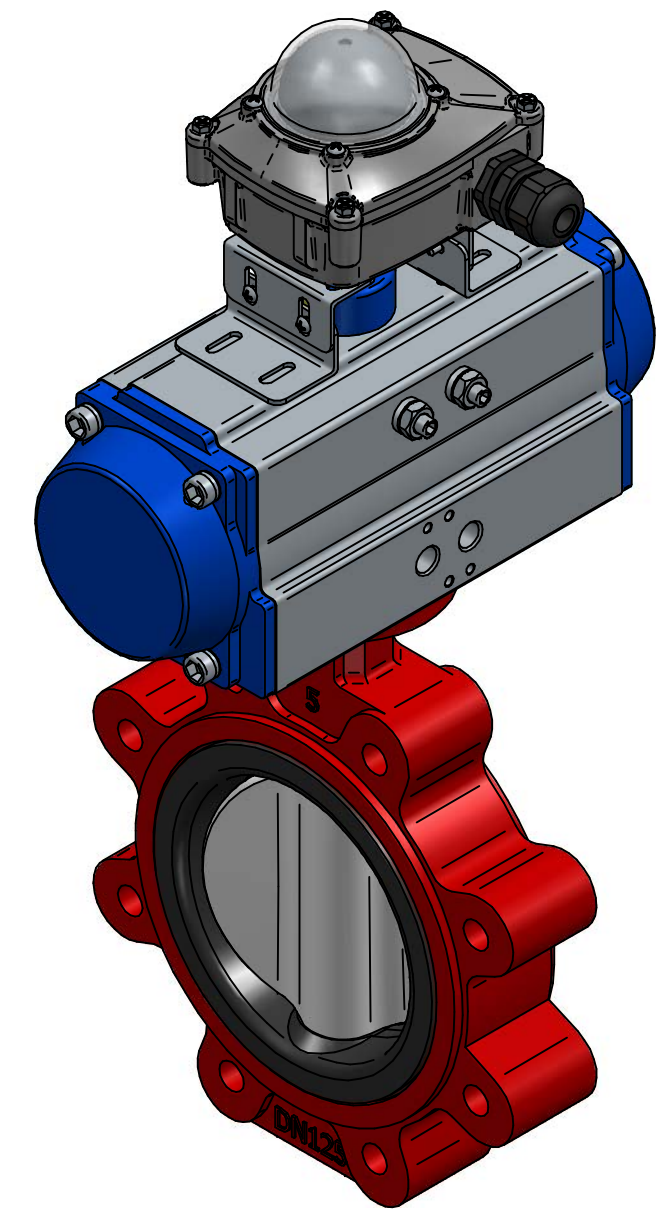

POS	Item Number	Description
1	QIF-110-011-0125	LT BUTTERFLY VALVE GGG40 DN125 LUG PN10/16
2	NUTNKD-092	PNEUMATICACTUATOR DOUBLEACTING, 158NM@7BAR
3	NUTNTS-CP10	SWITCHBOX, ALUMINIUM ALLOY+EPOXY COATED BODY
4	NUTGLD-M20	CABLE GLAND M20x1.5, WATERPROOF TYPE IP68
5	NUTMUF-SD-6	SD TYPE OF TIMING MUFFLER, SD-6, BSPP 1/8"

	NAME	MOTO	DATE	12.05.2021	SIZE	A3	DWG NO	QIF-111-NDA-0125B
	CHECKED	ORLA	dd.mm.yyyy		FILE NAME:	QIF-111-NDA-0125B.dft		
	ENG APPR	TOCO	dd.mm.yyyy		SCALE:	1:4	REV:
	MGR APPR	TOCO	dd.mm.yyyy		WEIGHT:		SHEET:	1 OF 1
TITLE	LT BUTTERFLY VALVE DN125 LUG PN10 WITH DA ACTUATOR AND SWITCHBOX							
UNLESS OTHERWISE SPECIFIED DIMENSIONS ARE IN MILLIMETERS AND TOLERANCES ARE +/-0,5								