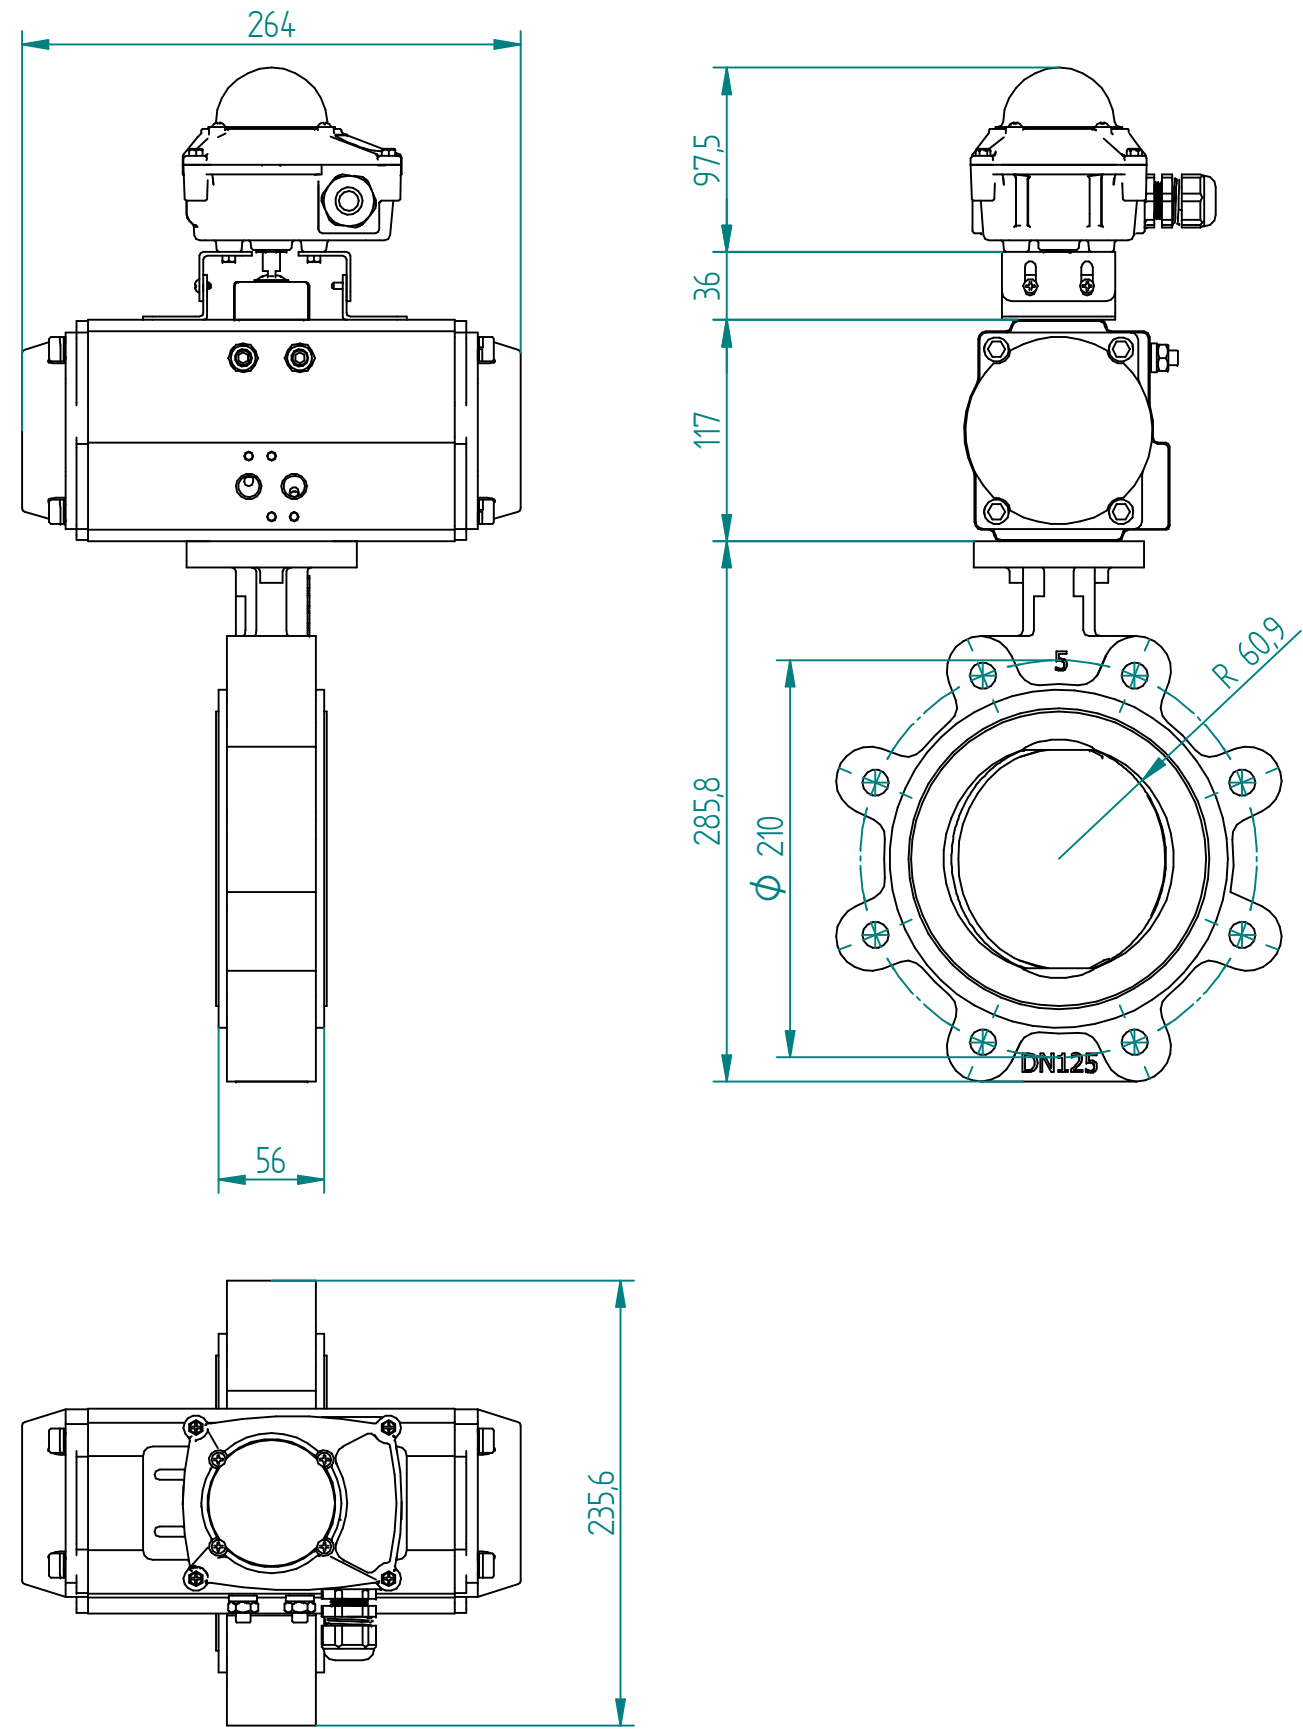

POS	Item Number	Description
1	QIF-110-011-0125	LT BUTTERFLY VALVE GGG40 DN125 LUG PN10/16
2	NUTNKD-092	PNEUMATICACTUATOR DOUBLEACTING, 158NM@7BAR
3	NUTNTS-CP10	SWITCHBOX, ALUMINIUM ALLOY+EPOXY COATED BODY
4	NUTGLD-M20	CABLE GLAND M20x1.5, WATERPROOF TYPE IP68
5	NUTMUF-SD-6	SD TYPE OF TIMING MUFFLER, SD-6, BSPP 1/8"

	NAME	MOTO	DATE	12.05.2021	SIZE	A3	DWG NO	QIF-111-NDA-0125B
	CHECKED	ORLA	dd.mm.yyyy		FILE NAME:	QIF-111-NDA-0125B.dft		
	ENG APPR	TOCO	dd.mm.yyyy		SCALE:	1:4	REV:
	MGR APPR	TOCO	dd.mm.yyyy		WEIGHT:		SHEET:	1 OF 1
TITLE	LT BUTTERFLY VALVE DN125 LUG PN10 WITH DA ACTUATOR AND SWITCHBOX							
UNLESS OTHERWISE SPECIFIED DIMENSIONS ARE IN MILLIMETERS AND TOLERANCES ARE +/-0,5								