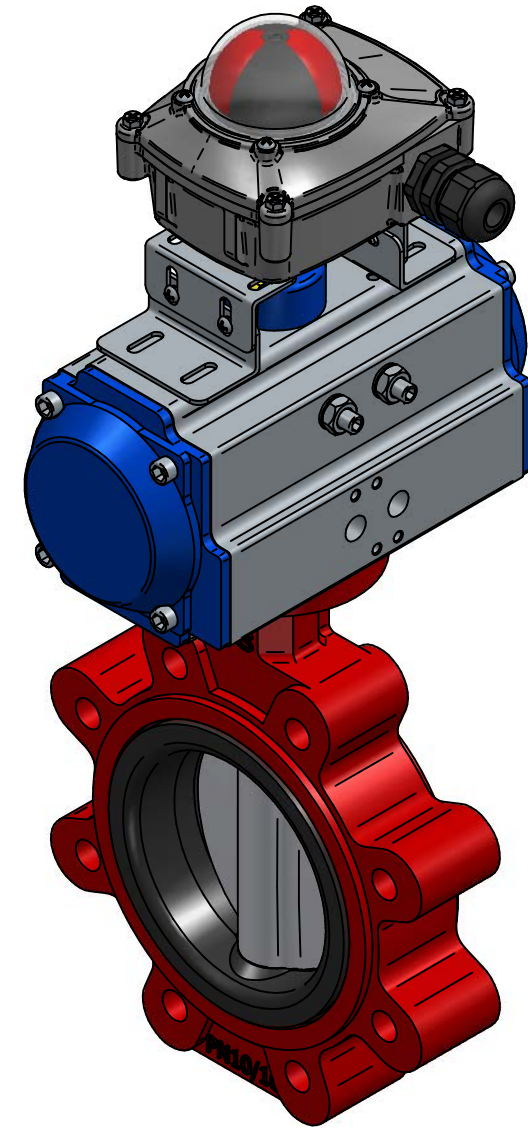

POS	Item Number	Description
1	QIF-110-011-0100	LT BUTTERFLY VALVE GGG40 DN100 LUG PN10/16
2	NUTNKD-083	PNEUMATIC ACTUATOR DA 109NM AT 7BAR
3	NUTNTS-CP10	SWITCHBOX, ALUMINIUM ALLOY+EPOXY COATED BODY
4	NUTGLD-M20	CABLE GLAND M20x1.5, WATERPROOF TYPE IP68
5	NUTMUF-SD-6	SD TYPE OF TIMING MUFFLER, SD-6, BSPP 1/8"

TITLE LUG BUTTERFLY VALVE DN100 PN10 WITH DA ACTUATOR AND SWITCHBOX

	NAME	DATE	SIZE	DWG NO
DRAWN	RAGA	2/1/2024	A3	QIF-111-NDA-0100E
CHECKED	ORLA	dd.mm.yyyy	FILE NAME: QIF-111-NDA-0100E.dft	
ENG APPR	TOCO	dd.mm.yyyy	SCALE: 1:4	REV: 00
MGR APPR	TOCO	dd.mm.yyyy	WEIGHT:	SHEET: 1 OF 1