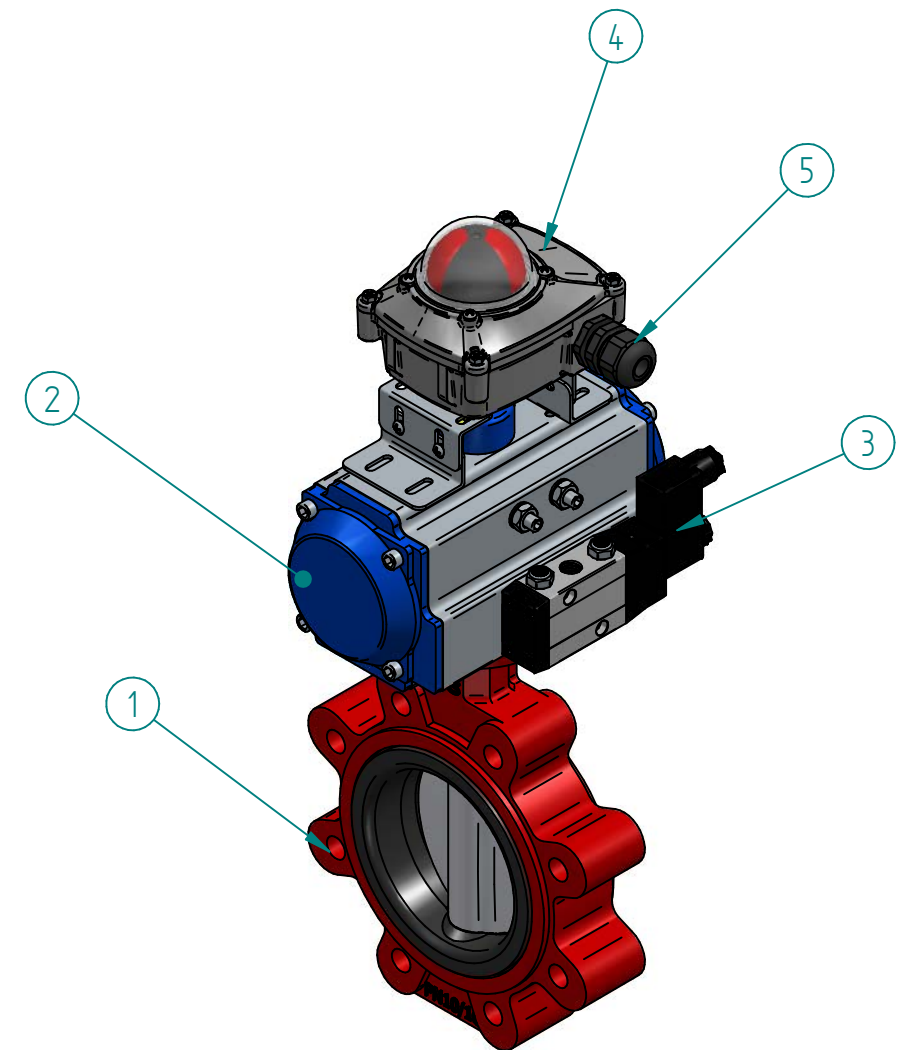

POS	Item Number	Description
1	QIF-110-011-0100	LT BUTTERFLY VALVE GGG40 DN100 LUG PN10/16
2	NUTNKD-083	PNEUMATIC ACTUATOR DA 109NM AT 7BAR
3	NUT-280-111-0008 B	BODY ALU. SOLENOID 230VAC W/ OVERVOLTAGE PROT.
4	NUTNTS-CP10	SWITCHBOX, ALUMINIUM ALLOY+EPOXY COATED BODY
5	NUTGLD-M20	CABLE GLAND M20x1.5, WATERPROOF TYPE IP68
6	NUTMUF-SD-6	SD TYPE OF TIMING MUFFLER, SD-6, BSPP 1/8"

TITLE "LT BUTTERFLY VALVE DN100 LUG PN10 WITH DA ACTUATOR INCL. 5/2 SOLENOID 230VAC AND SWITCHBOX

	NAME	DATE	SIZE	DWG NO
DRAWN	RAGA	2/1/2024	A3	QIF-111-NDA230-0100D
CHECKED	ORLA	dd.mm.yyyy	FILE NAME: QIF-111-NDA-0100D.dft	
ENG APPR	TOCO	dd.mm.yyyy	SCALE: 1:4	REV: 00
MGR APPR	TOCO	dd.mm.yyyy	WEIGHT:	SHEET: 1 OF 1