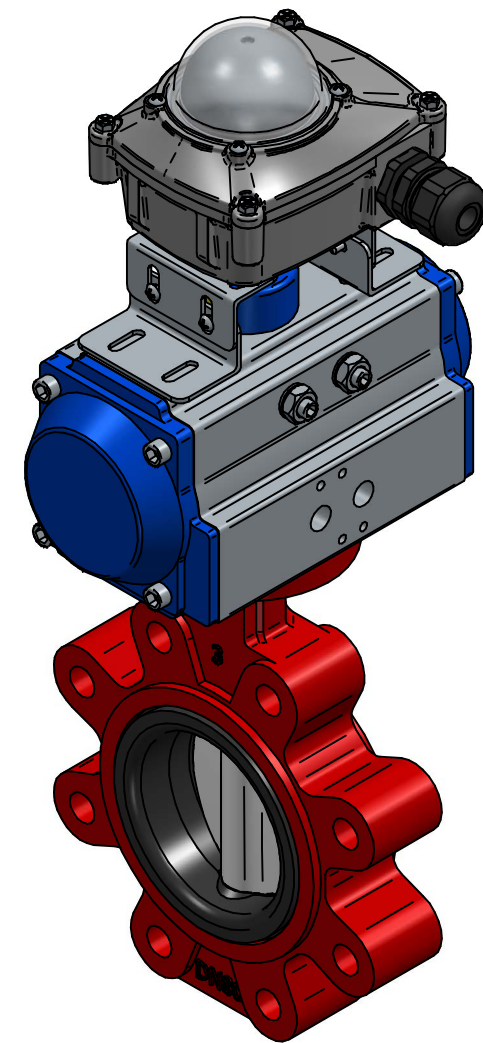

POS	Item Number	Description
1	QIF-110-011-0080	LT BUTTERFLY VALVE GGG40 DN80 LUG PN10/16
2	NUTNKD-075	PNEUMACTUATOR DOUBLE ACTING, 61NM@6BAR
3	NUTNTS-CP10	SWITCHBOX, ALUMINIUM ALLOY+EPOXY COATED BODY
4	NUTGLD-M20	CABLE GLAND M20x1.5, WATERPROOF TYPE IP68
5	NUTMUF-SD-6	SD TYPE OF TIMING MUFFLER, SD-6, BSPP 1/8"

TITLE	J.S. COCK A/S		NAME	DATE	SIZE	DWG NO
	LT BUTTERFLY VALVE DN80 LUG PN10 WITH PNEU DA ACTUATOR AND SWITCHBOX		MOTO	12.05.2021	A3	QIF-111-NDA-0080B
			ORLA	dd.mm.yyyy	FILE NAME: QIF-111-NDA-0080B.dft	
			TOCO	dd.mm.yyyy	SCALE: 1:3	REV:
			TOCO	dd.mm.yyyy	WEIGHT:	SHEET: 1 OF 1