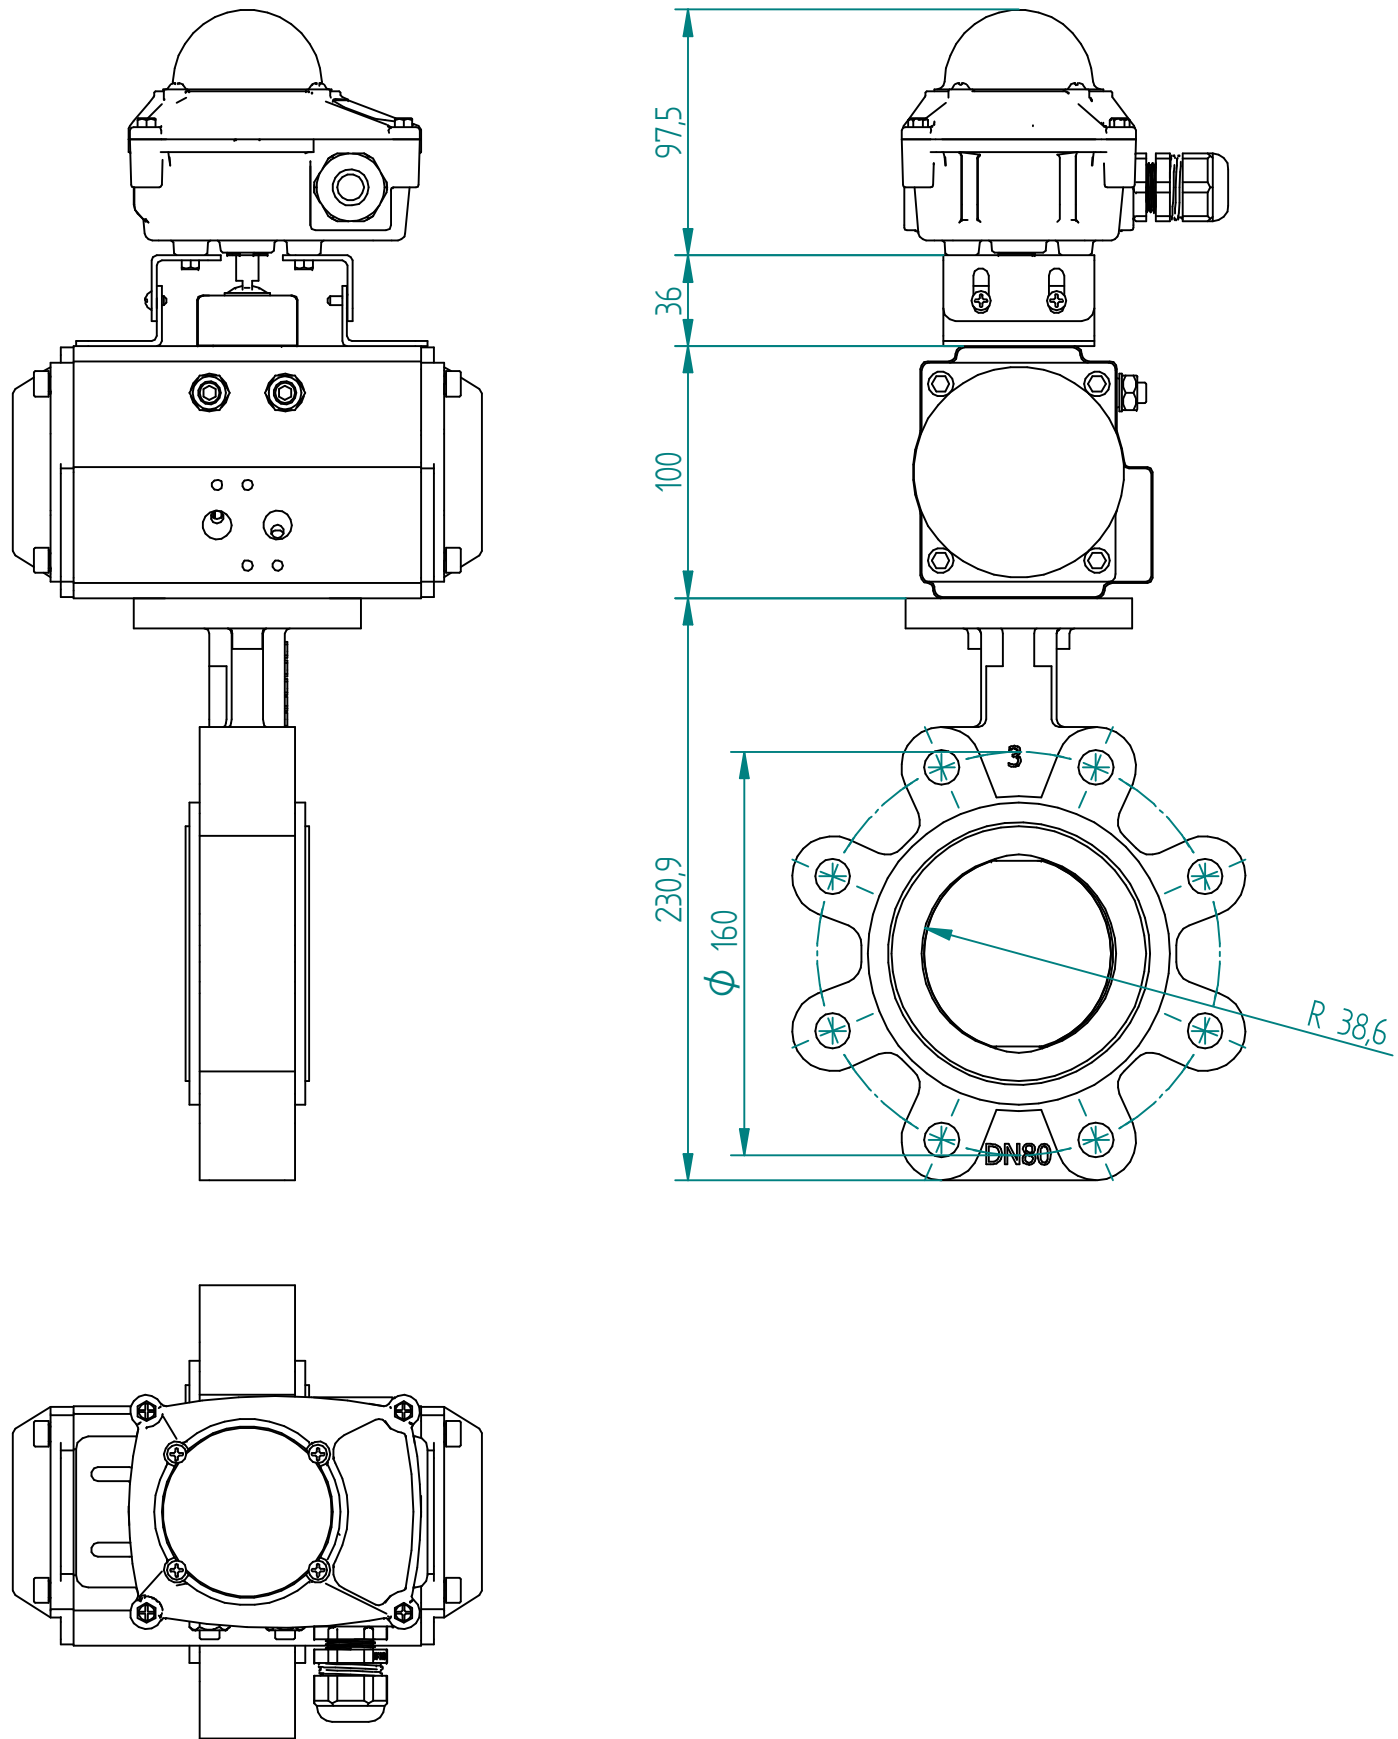

POS	Item Number	Description
1	QIF-110-011-0080	LT BUTTERFLY VALVE GGG40 DN80 LUG PN10/16
2	NUTNKD-075	PNEUMACTUATOR DOUBLE ACTING, 61NM@6BAR
3	NUTNTS-CP10	SWITCHBOX, ALUMINIUM ALLOY+EPOXY COATED BODY
4	NUTGLD-M20	CABLE GLAND M20x1.5, WATERPROOF TYPE IP68
5	NUTMUF-SD-6	SD TYPE OF TIMING MUFFLER, SD-6, BSPP 1/8"

TITLE	J.S. COCK A/S		NAME	DATE	SIZE	DWG NO
	LT BUTTERFLY VALVE DN80 LUG PN10 WITH PNEU DA ACTUATOR AND SWITCHBOX		MOTO	12.05.2021	A3	QIF-111-NDA-0080B
			ORLA	dd.mm.yyyy	FILE NAME: QIF-111-NDA-0080B.dft	
			TOCO	dd.mm.yyyy	SCALE: 1:3	REV:
			TOCO	dd.mm.yyyy	WEIGHT:	SHEET: 1 OF 1

UNLESS OTHERWISE SPECIFIED DIMENSIONS ARE IN MILLIMETERS AND TOLERANCES ARE +/-0,5

REV	DESCRIPTION	DATE	APPROVED
REVISION HISTORY			