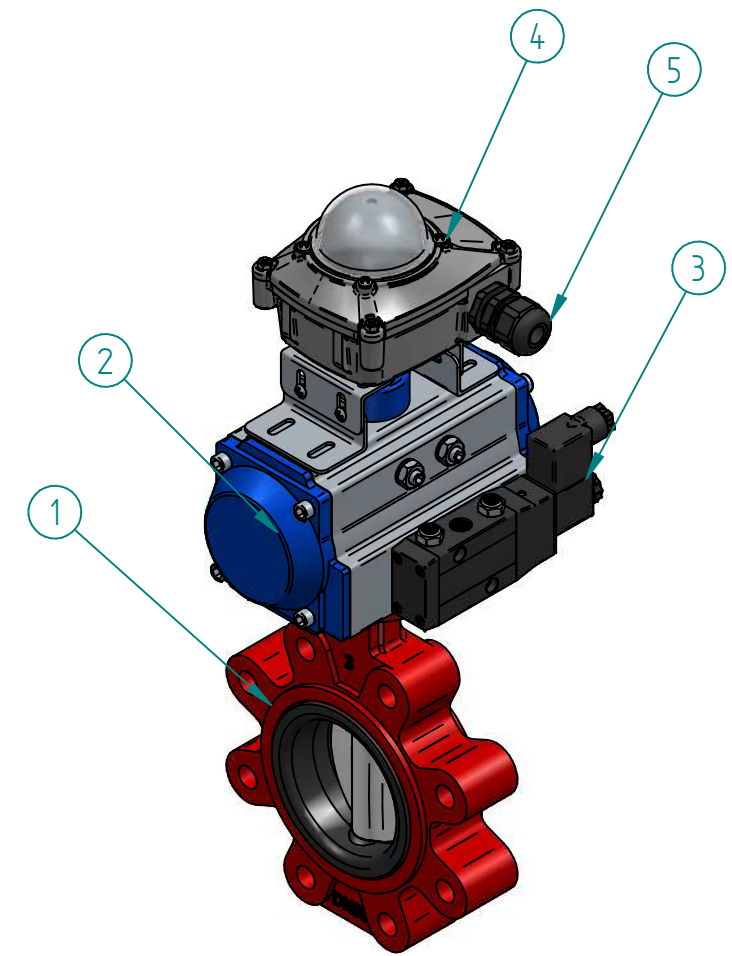

POS	Item Number	Description
1	QIF-110-011-0080	LT BUTTERFLY VALVE GGG40 DN80 LUG PN10/16
2	NUTNKD-075	PNEUMACTUATOR DOUBLE ACTING, 61NM@6BAR
3	NUT-280-110-0008B	BODY ALU. SOLENOID 24VDC W/ OVERVOLTAGE PROT.
4	NUTNTS-CP10	SWITCHBOX, ALUMINIUM ALLOY+EPOXY COATED BODY
5	NUTGLD-M20	CABLE GLAND M20x1.5, WATERPROOF TYPE IP68
6	NUTMUF-SD-6	SD TYPE OF TIMING MUFFLER, SD-6, BSPP 1/8"

TITLE	NAME	DATE	SIZE	DWG NO
	HESG	19.11.2020	A3	QIF-111-NDA-0080
	ORLA	dd.mm.yyyy	FILE NAME: QIF-111-NDA-0080.dft	
	TOCO	dd.mm.yyyy	SCALE: 1:3	REV:
	TOCO	dd.mm.yyyy	WEIGHT:	SHEET: 1 OF 1

UNLESS OTHERWISE SPECIFIED DIMENSIONS ARE IN MILLIMETERS AND TOLERANCES ARE +/-0,5

REV	DESCRIPTION	DATE	APPROVED
REVISION HISTORY			

LT BUTTERFLY VALVE DN80 LUG PN10 WITH PNEU DA ACTUATOR INCL. 5/2 SOLENOID 24VDC AND SWITCHBOX