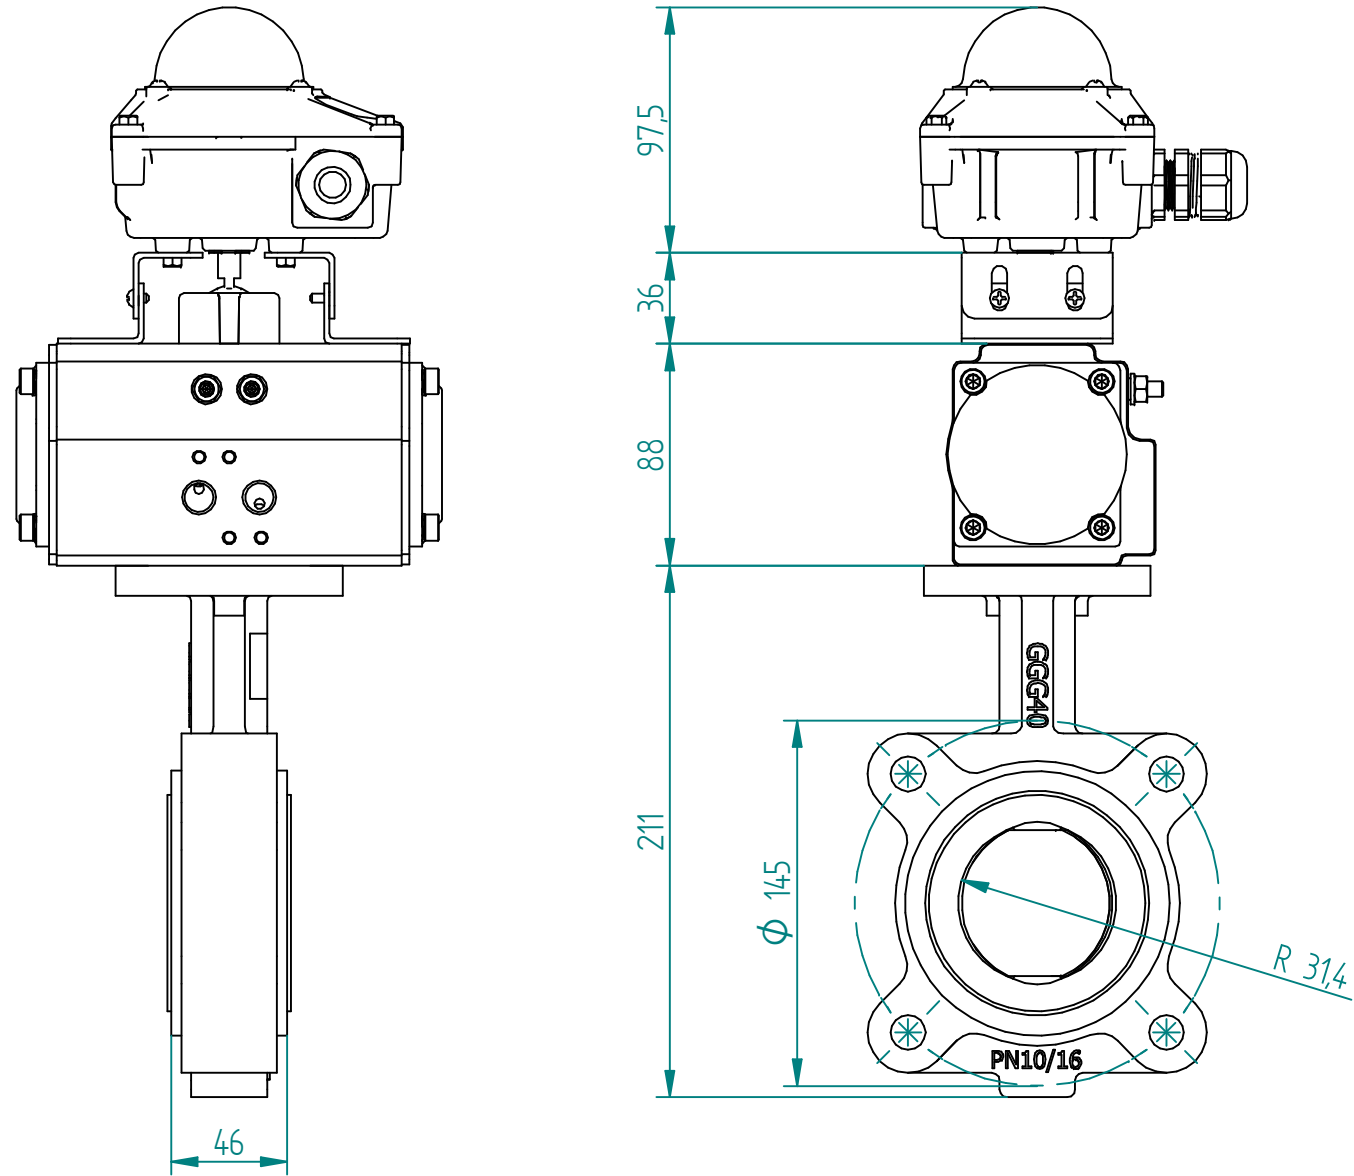

POS	Item Number	Description
1	QIF-110-011-0065	LT BUTTERFLY VALVE GGG40 DN65 LUG PN10/16
2	NUTNKD-063	PNEUMATICACTUATOR DOUBLEACTING, 44NM@6BAR
3	NUTNTS-CP10	SWITCHBOX, ALUMINIUM ALLOY+EPOXY COATED BODY
4	NUTGLD-M20	CABLE GLAND M20x1.5, WATERPROOF TYPE IP68
5	NUTMUF-SD-6	SD TYPE OF TIMING MUFFLER, SD-6, BSPP 1/8"

	NAME	MOTO	DATE	12.05.2021	SIZE	A3	DWG NO	QIF-111-NDA-0065B
	DRAWN	MOTO	DATE	12.05.2021	FILE NAME:	QIF-111-NDA-0065B.dft		
	CHECKED	ORLA	DATE	dd.mm.yyyy	SCALE:	1:3	REV:
	ENG APPR	TOCO	DATE	dd.mm.yyyy	WEIGHT:	SHEET: 1 OF 1		
MGR APPR	TOCO	DATE	dd.mm.yyyy					

UNLESS OTHERWISE SPECIFIED DIMENSIONS ARE IN MILLIMETERS AND TOLERANCES ARE +/-0,5

REV	DESCRIPTION	DATE	APPROVED
REVISION HISTORY			