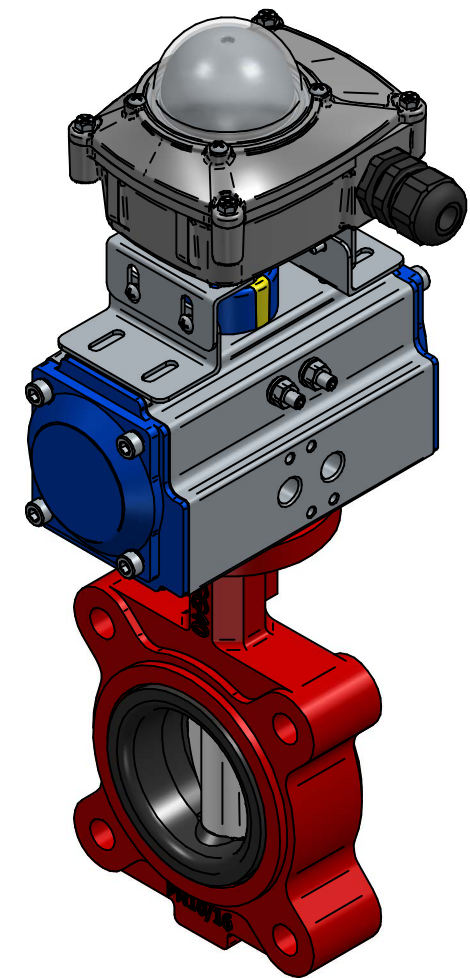

POS	Item Number	Description
1	QIF-110-011-0065	LT BUTTERFLY VALVE GGG40 DN65 LUG PN10/16
2	NUTNKD-063	PNEUMATICACTUATOR DOUBLEACTING, 44NM@6BAR
3	NUTNTS-CP10	SWITCHBOX, ALUMINIUM ALLOY+EPOXY COATED BODY
4	NUTGLD-M20	CABLE GLAND M20x1.5, WATERPROOF TYPE IP68
5	NUTMUF-SD-6	SD TYPE OF TIMING MUFFLER, SD-6, BSPP 1/8"

	NAME	MOTO	DATE	12.05.2021	SIZE	A3	DWG NO	QIF-111-NDA-0065B
	DRAWN	MOTO	DATE	12.05.2021	FILE NAME:	QIF-111-NDA-0065B.dft		
	CHECKED	ORLA	DATE	dd.mm.yyyy	SCALE:	1:3	REV:
	ENG APPR	TOCO	DATE	dd.mm.yyyy	WEIGHT:	SHEET: 1 OF 1		
MGR APPR	TOCO	DATE	dd.mm.yyyy					