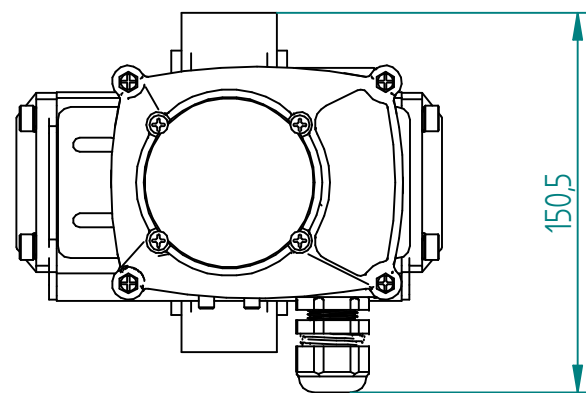

POS	Item Number	Description
1	QIF-110-011-0065	LT BUTTERFLY VALVE GGG40 DN65 LUG PN10/16
2	NUTNKD-063	PNEUMATICACTUATOR DOUBLEACTING, 44NM@6BAR
3	NUTNTS-CP10	SWITCHBOX, ALUMINIUM ALLOY+EPOXY COATED BODY
4	NUTGLD-M20	CABLE GLAND M20x1.5, WATERPROOF TYPE IP68
5	NUTMUF-SD-6	SD TYPE OF TIMING MUFFLER, SD-6, BSPP 1/8"

	NAME	MOTO	DATE	12.05.2021	SIZE	A3	DWG NO	QIF-111-NDA-0065B
	DRAWN	MOTO	DATE	12.05.2021	FILE NAME:	QIF-111-NDA-0065B.dft		
	CHECKED	ORLA	DATE	dd.mm.yyyy	SCALE:	1:3	REV:
	ENG APPR	TOCO	DATE	dd.mm.yyyy	WEIGHT:	SHEET: 1 OF 1		
MGR APPR	TOCO	DATE	dd.mm.yyyy					

UNLESS OTHERWISE SPECIFIED DIMENSIONS ARE IN MILLIMETERS AND TOLERANCES ARE +/-0,5

REV	DESCRIPTION	DATE	APPROVED
REVISION HISTORY			