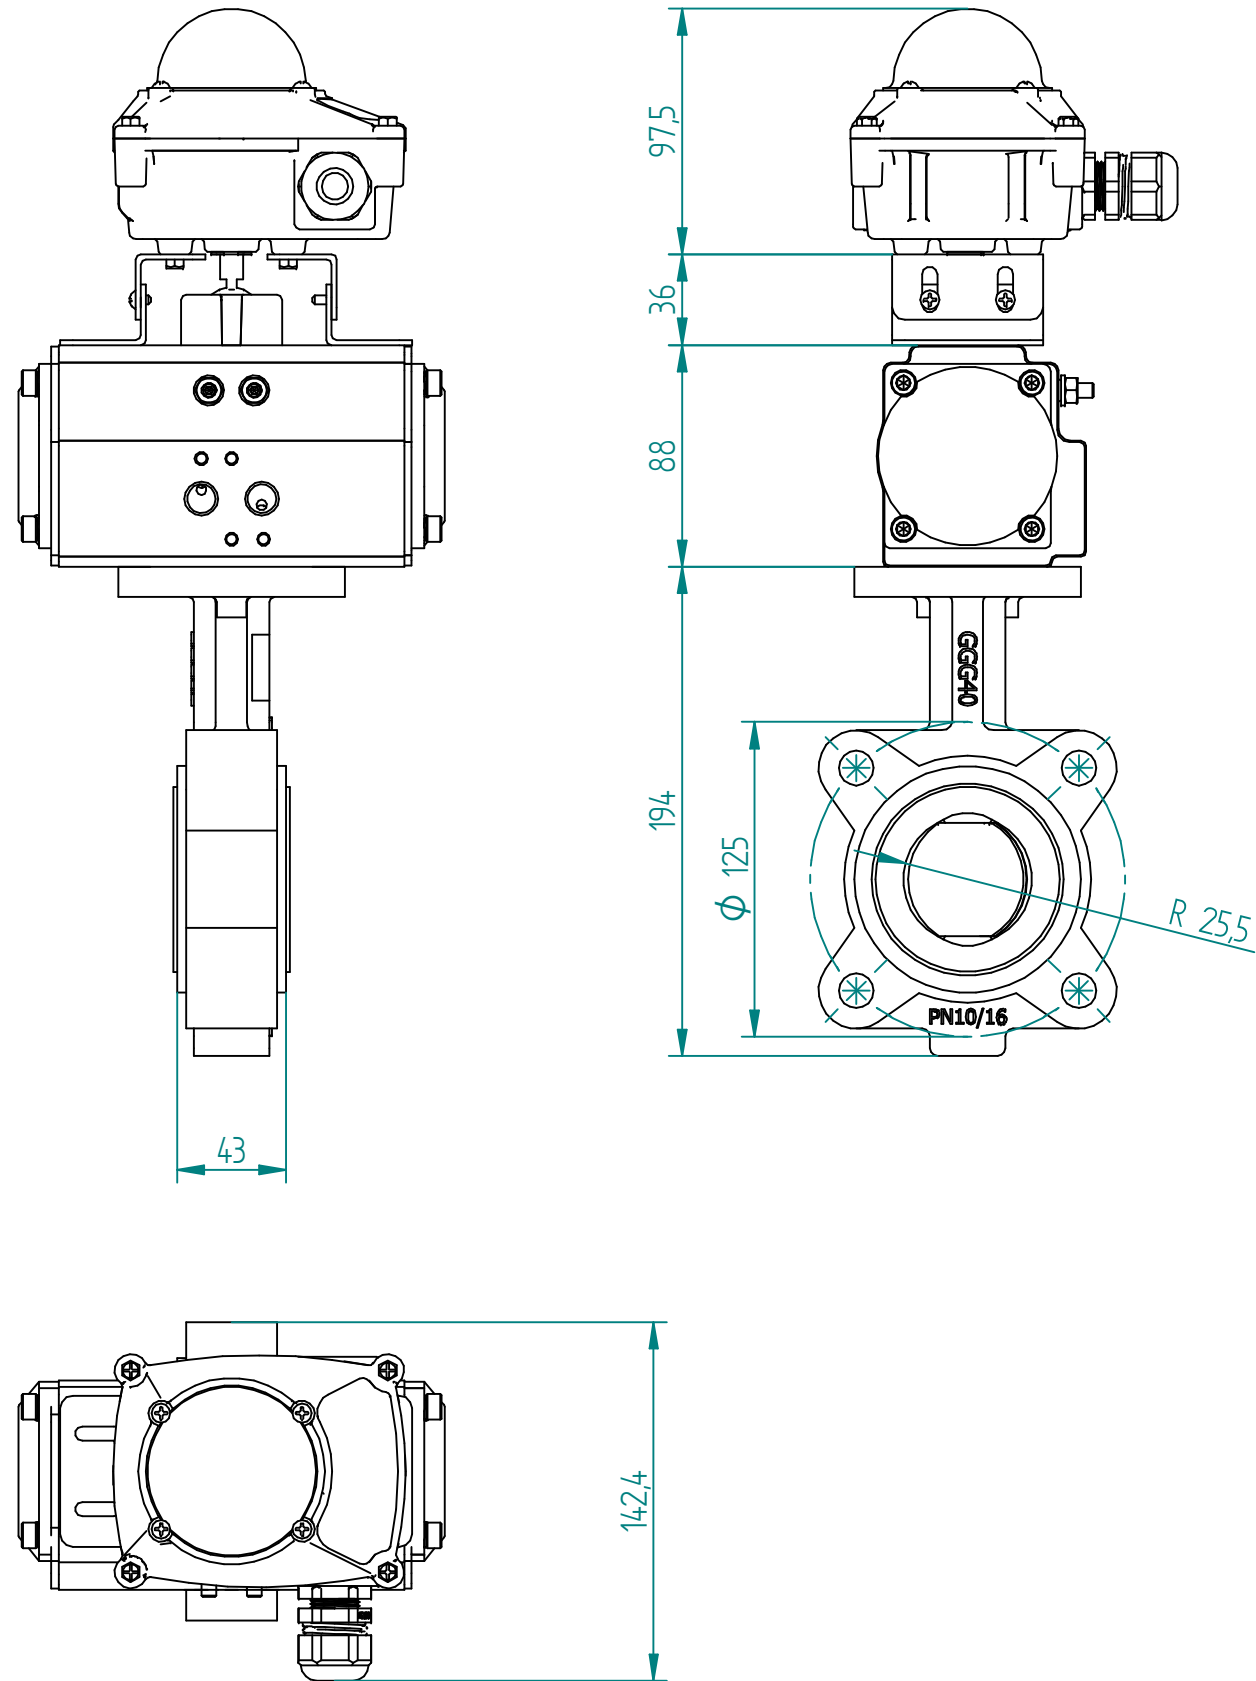

POS	Item Number	Description
1	QIF-110-011-0050	LT BUTTERFLY VALVE GGG40 DN50 LUG PN10/16
2	NUTNKD-063	PNEUMACTUATOR DOUBLEACTING, 44NM@6BAR
3	NUTNTS-CP10	SWITCHBOX, ALUMINIUM ALLOY+EPOXY COATED BODY
4	NUTGLD-M20	CABLE GLAND M20x1.5, WATERPROOF TYPE IP68
5	NUTMUF-SD-6	SD TYPE OF TIMING MUFFLER, SD-6, BSPP 1/8"

		NAME	DATE	SIZE	DWG NO
	DRAWN	MOTO	12.05.2021	A3	QIF-111-NDA-0050B
	CHECKED	ORLA	dd.mm.yyyy	FILE NAME: QIF-111-NDA-0050B.dft	
	ENG APPR	TOCO	dd.mm.yyyy	SCALE: 1:3	REV: .....
TITLE	LT BUTTERFLY VALVE DN50 LUG PN10 WITH PNEU DA ACTUATOR AND SWITCHBOX	MGR APPR	TOCO	dd.mm.yyyy	WEIGHT:
					SHEET: 1 OF 1

UNLESS OTHERWISE SPECIFIED DIMENSIONS ARE IN MILLIMETERS AND TOLERANCES ARE +/-0,5

REV	DESCRIPTION	DATE	APPROVED
REVISION HISTORY			