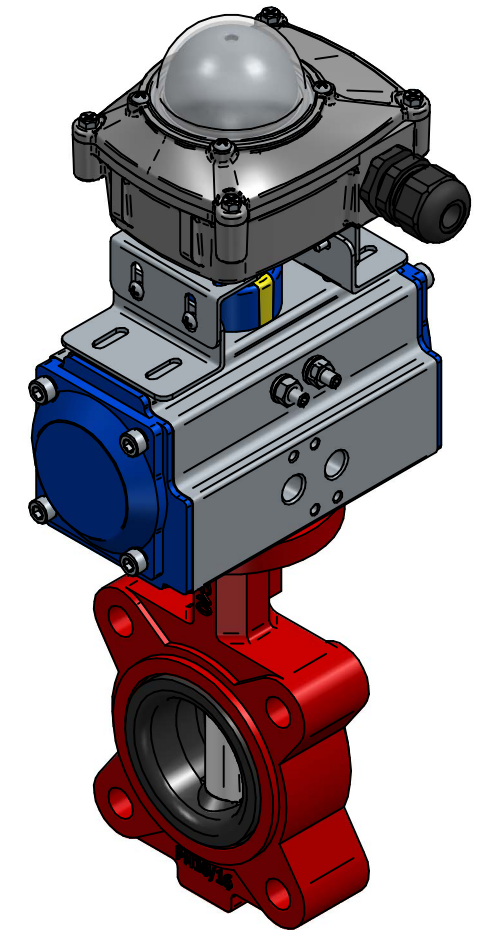

POS	Item Number	Description
1	QIF-110-011-0050	LT BUTTERFLY VALVE GGG40 DN50 LUG PN10/16
2	NUTNKD-063	PNEUMACTUATOR DOUBLEACTING, 44NM@6BAR
3	NUTNTS-CP10	SWITCHBOX, ALUMINIUM ALLOY+EPOXY COATED BODY
4	NUTGLD-M20	CABLE GLAND M20x1.5, WATERPROOF TYPE IP68
5	NUTMUF-SD-6	SD TYPE OF TIMING MUFFLER, SD-6, BSPP 1/8"

		NAME	DATE	SIZE	DWG NO
	DRAWN	MOTO	12.05.2021	A3	QIF-111-NDA-0050B
	CHECKED	ORLA	dd.mm.yyyy	FILE NAME: QIF-111-NDA-0050B.dft	
	ENG APPR	TOCO	dd.mm.yyyy	SCALE: 1:3	REV: .....
TITLE	LT BUTTERFLY VALVE DN50 LUG PN10 WITH PNEU DA ACTUATOR AND SWITCHBOX	MGR APPR	TOCO	dd.mm.yyyy	WEIGHT:
					SHEET: 1 OF 1