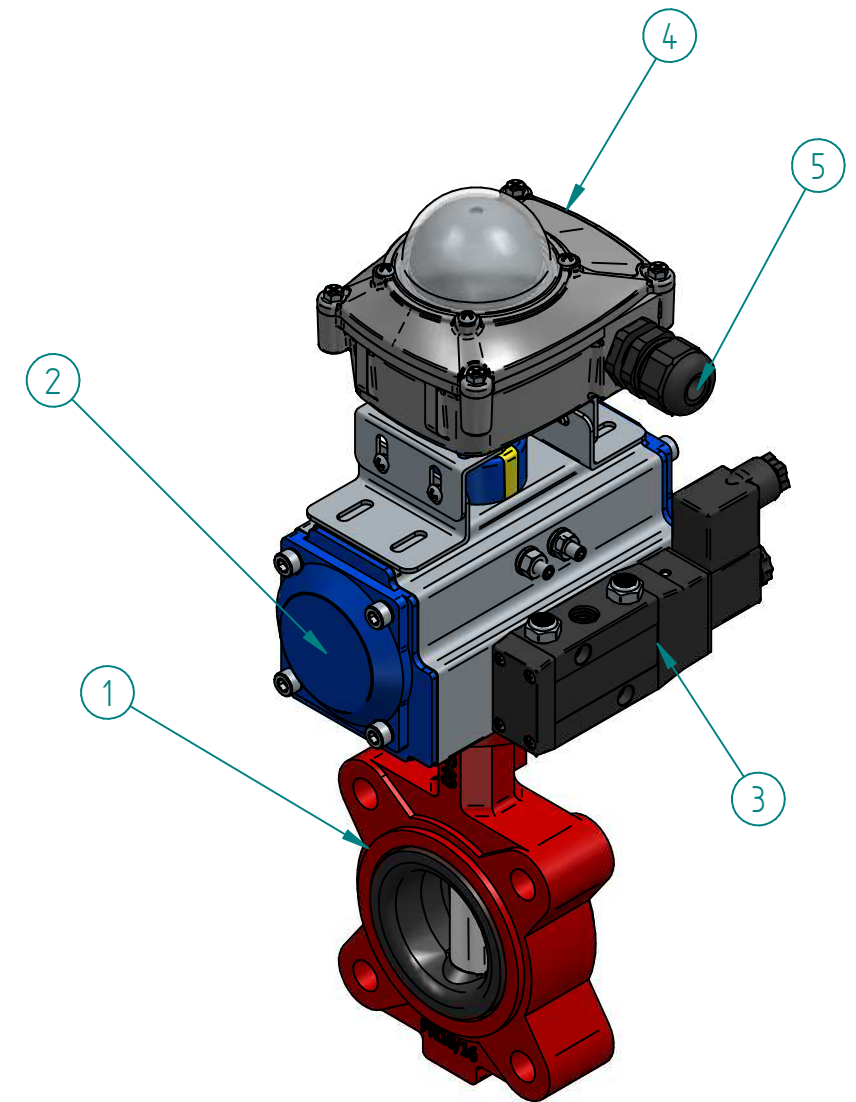

POS	Item Number	Description
1	QIF-110-011-0050	LT BUTTERFLY VALVE GGG40 DN50 LUG PN10/16
2	NUTNKD-063	PNEUMACTUATOR DOUBLEACTING, 44NM@6BAR
3	NUT-280-110-0008B	BODY ALU. SOLENOID 24VDC W/ OVERVOLTAGE PROT.
4	NUTNTS-CP10	SWITCHBOX, ALUMINIUM ALLOY+EPOXY COATED BODY
5	NUTGLD-M20	CABLE GLAND M20x1.5, WATERPROOF TYPE IP68
6	NUTMUF-SD-6	SD TYPE OF TIMING MUFFLER, SD-6, BSPP 1/8"

TITLE	NAME		DATE	SIZE	DWG NO
	DRAWN	HESG	17.11.2020	A3	QIF-111-NDA-0050
	CHECKED	ORLA	dd.mm.yyyy	FILE NAME: QIF-111-NDA-0050.dft	
	ENG APPR	TOCO	dd.mm.yyyy	SCALE: 1:3	REV:
MGR APPR	TOCO	dd.mm.yyyy	WEIGHT:	SHEET: 1 OF 1	

UNLESS OTHERWISE SPECIFIED DIMENSIONS ARE IN MILLIMETERS AND TOLERANCES ARE +/-0,5

REV	DESCRIPTION	DATE	APPROVED
REVISION HISTORY			

LT BUTTERFLY VALVE DN50 LUG PN10 WITH PNEU DA ACTUATOR INCL. 5/2 SOLENOID 24VDC AND SWITCHBOX