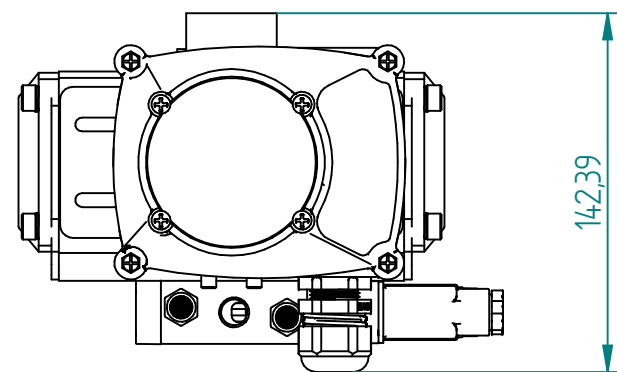

POS	Item Number	Description
1	QIF-110-011-0050	LT BUTTERFLY VALVE GGG40 DN50 LUG PN10/16
2	NUTNKD-063	PNEUMACTUATOR DOUBLEACTING, 44NM@6BAR
3	NUT-280-110-0008B	BODY ALU. SOLENOID 24VDC W/ OVERVOLTAGE PROT.
4	NUTNTS-CP10	SWITCHBOX, ALUMINIUM ALLOY+EPOXY COATED BODY
5	NUTGLD-M20	CABLE GLAND M20x1.5, WATERPROOF TYPE IP68
6	NUTMUF-SD-6	SD TYPE OF TIMING MUFFLER, SD-6, BSPP 1/8"

TITLE	NAME		DATE	SIZE	DWG NO
	DRAWN	HESG	17.11.2020	A3	QIF-111-NDA-0050
	CHECKED	ORLA	dd.mm.yyyy	FILE NAME: QIF-111-NDA-0050.dft	
	ENG APPR	TOCO	dd.mm.yyyy	SCALE: 1:3	REV:
MGR APPR	TOCO	dd.mm.yyyy	WEIGHT:	SHEET: 1 OF 1	

UNLESS OTHERWISE SPECIFIED DIMENSIONS ARE IN MILLIMETERS AND TOLERANCES ARE +/-0,5

REV	DESCRIPTION	DATE	APPROVED
REVISION HISTORY			

LT BUTTERFLY VALVE DN50 LUG PN10 WITH PNEU DA ACTUATOR INCL. 5/2 SOLENOID 24VDC AND SWITCHBOX