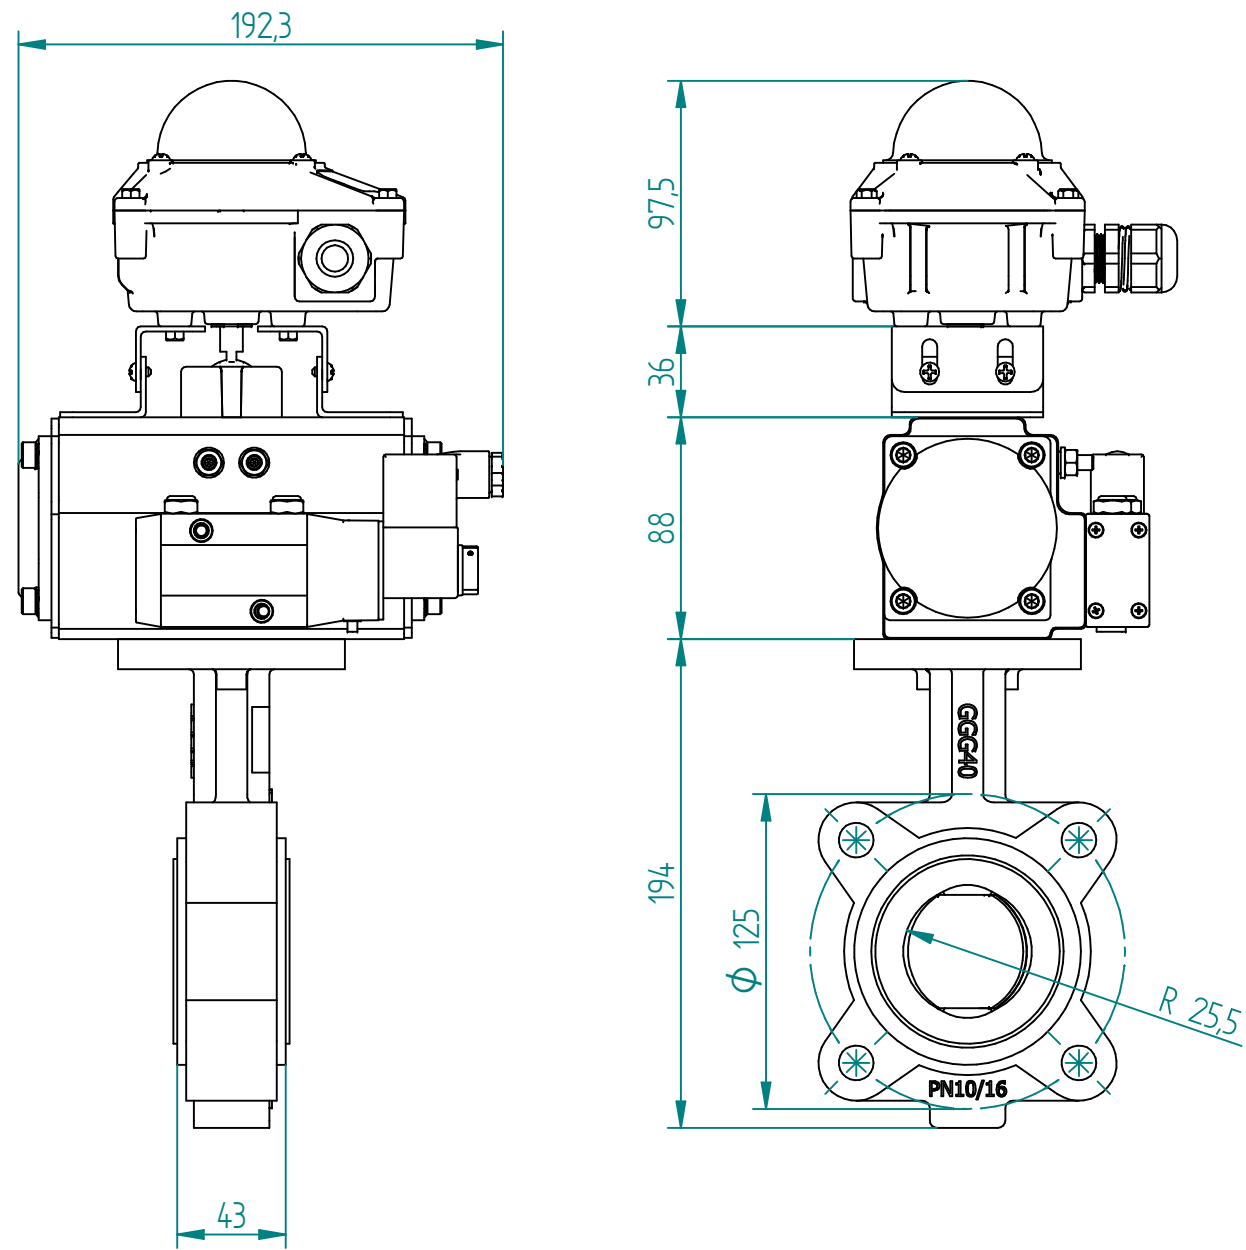

POS	Item Number	Description
1	QIF-110-011-0050	LT BUTTERFLY VALVE GGG40 DN50 LUG PN10/16
2	NUTNKD-063	PNEUMACTUATOR DOUBLEACTING, 44NM@6BAR
3	NUT-280-110-0008B	BODY ALU. SOLENOID 24VDC W/ OVERVOLTAGE PROT.
4	NUTNTS-CP10	SWITCHBOX, ALUMINIUM ALLOY+EPOXY COATED BODY
5	NUTGLD-M20	CABLE GLAND M20x1.5, WATERPROOF TYPE IP68
6	NUTMUF-SD-6	SD TYPE OF TIMING MUFFLER, SD-6, BSPP 1/8"

TITLE	NAME		DATE	SIZE	DWG NO
	DRAWN	HESG	17.11.2020	A3	QIF-111-NDA-0050
	CHECKED	ORLA	dd.mm.yyyy	FILE NAME: QIF-111-NDA-0050.dft	
	ENG APPR	TOCO	dd.mm.yyyy	SCALE: 1:3	REV:
MGR APPR	TOCO	dd.mm.yyyy	WEIGHT:	SHEET: 1 OF 1	

UNLESS OTHERWISE SPECIFIED DIMENSIONS ARE IN MILLIMETERS AND TOLERANCES ARE +/-0,5

REV	DESCRIPTION	DATE	APPROVED
REVISION HISTORY			

LT BUTTERFLY VALVE DN50 LUG PN10 WITH PNEU DA ACTUATOR INCL. 5/2 SOLENOID 24VDC AND SWITCHBOX