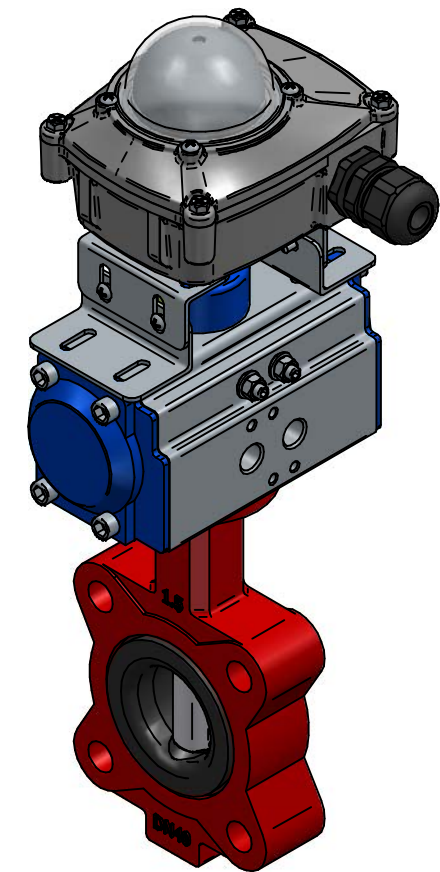

POS	Item Number	Description
1	QIF-110-011-0040	LT BUTTERFLY VALVE GGG40 DN40 LUG PN10/16
2	NUTNKD-052	PNEUMATICACTUATOR DOUBLEACTING, 24NM@6BAR
3	NUTNTS-CP10	SWITCHBOX, ALUMINIUM ALLOY+EPOXY COATED BODY
4	NUTGLD-M20	CABLE GLAND M20x1.5, WATERPROOF TYPE IP68
5	NUTMUF-SD-6	SD TYPE OF TIMING MUFFLER, SD-6, BSPP 1/8"

TITLE	NAME		DATE	SIZE	DWG NO
	DRAWN	HESG	16.04.2021	A3	QIF-111-NDA-0040B
	CHECKED	ORLA	dd.mm.yyyy	FILE NAME: QIF-111-NDA-0040B.dft	
	ENG APPR	TOCO	dd.mm.yyyy	SCALE: 1:3	REV: 01
MGR APPR	TOCO	dd.mm.yyyy	WEIGHT:	SHEET: 1 OF 1	

UNLESS OTHERWISE SPECIFIED DIMENSIONS ARE IN MILLIMETERS AND TOLERANCES ARE +/-0,5

REV	DESCRIPTION	DATE	APPROVED
01	Issued	16.04.2021	ORLA
REVISION HISTORY			

LT BUTTERFLY VALVE DN40 LUG PN10 WITH PNEU DA ACTUATOR INCL. 5/2 SOLENOID 24VDC AND SWITCHBOX