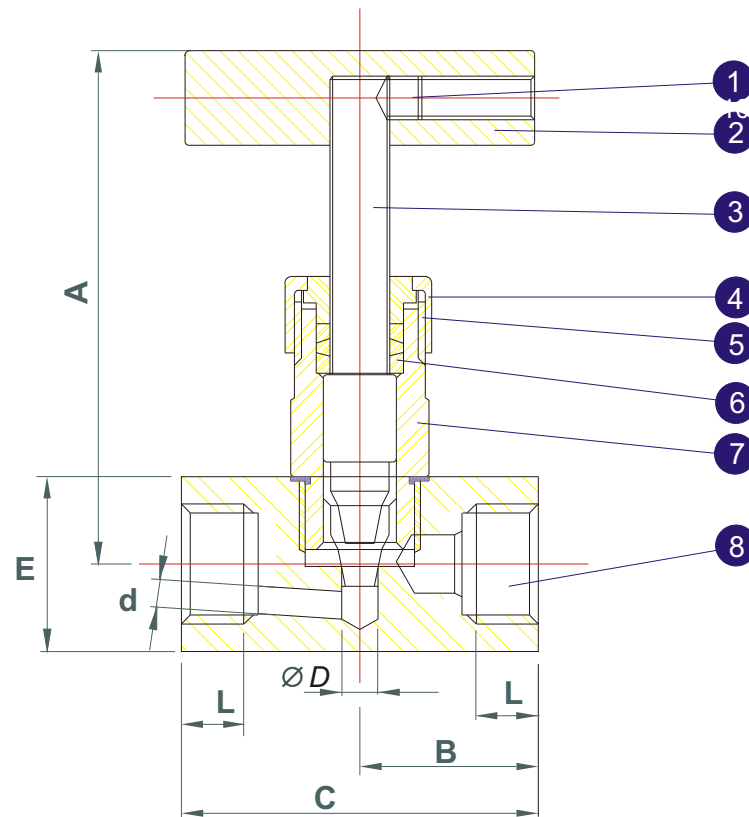

SERIES ND-6000

Needle Valve,
 1/8" -2" 6000 PSI
 Investment Cast

MATERIALS LIST

NO.	PART NAME	SPECIFICATION	Q'TY
1	Set Screw	SS 304	1
2	Handle	SS 410	1
3	Stem	SS 316	1
4	Gland Nut	SS 304	1
5	Gland	SS304	1
6	Packing	TEFLON	1
7	Bonnet	ASTM A351 Gr. CF8M	1
8	Body	ASTM A351 Gr. CF8M	1

SIZE	A	B	C	d	Ø D	E	L
1/8"	75	29	58	4	5	25	10
1/4"	75	29	58	5	5	25	14
3/8"	75	29	58	5	5	25	14
1/2"	87	32.5	65	6	6	30	16
3/4"	90	35	70	6	6	35	18
1"	103	40	80	8	8	45	20
1 1/4"	108	45	90	8	8	55	21
1 1/2"	115	50	100	10	10	63	22
2"	121	55	110	12	11	75	24