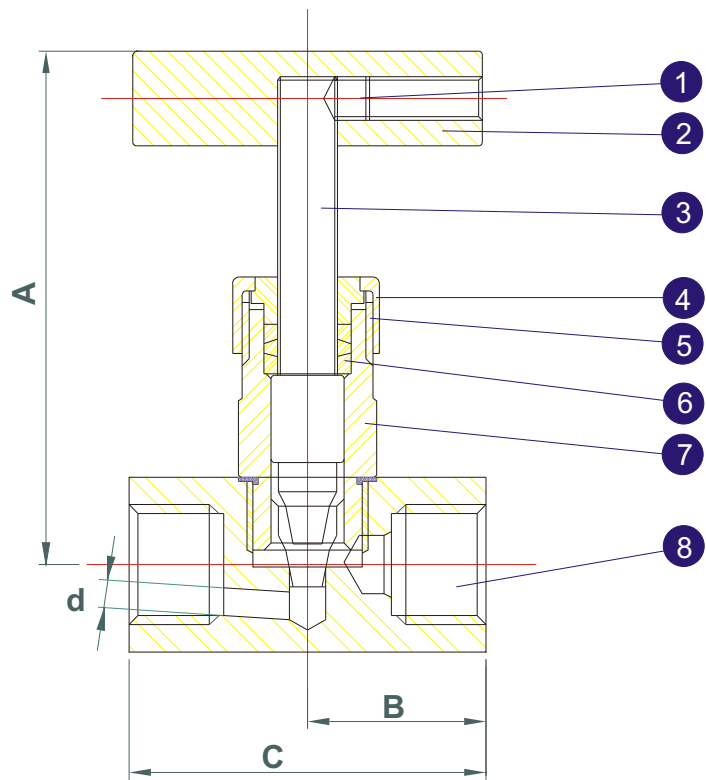

SERIES ND-10000

Needle Valve,
 1/8" - 1" 10000 PSI
 Bar Stock

MATERIALS LIST

NO.	PART NAME	SPECIFICATION	Q'TY
1	Set Screw	SS 304	1
2	Handle	SS 410	1
3	Stem	SS 316	1
4	Gland Nut	SS 304	1
5	Gland	SS304	1
6	Packing	TEFLON	1
7	Bonnet	SS316	1
8	Body	SS316	1

SIZE	A	B	C	d
1/8"	75	29	58	4
1/4"	75	29	58	5
3/8"	75	29	58	5
1/2"	87	32.5	65	6
3/4"	90	35	70	6
1"	103	40	80	8